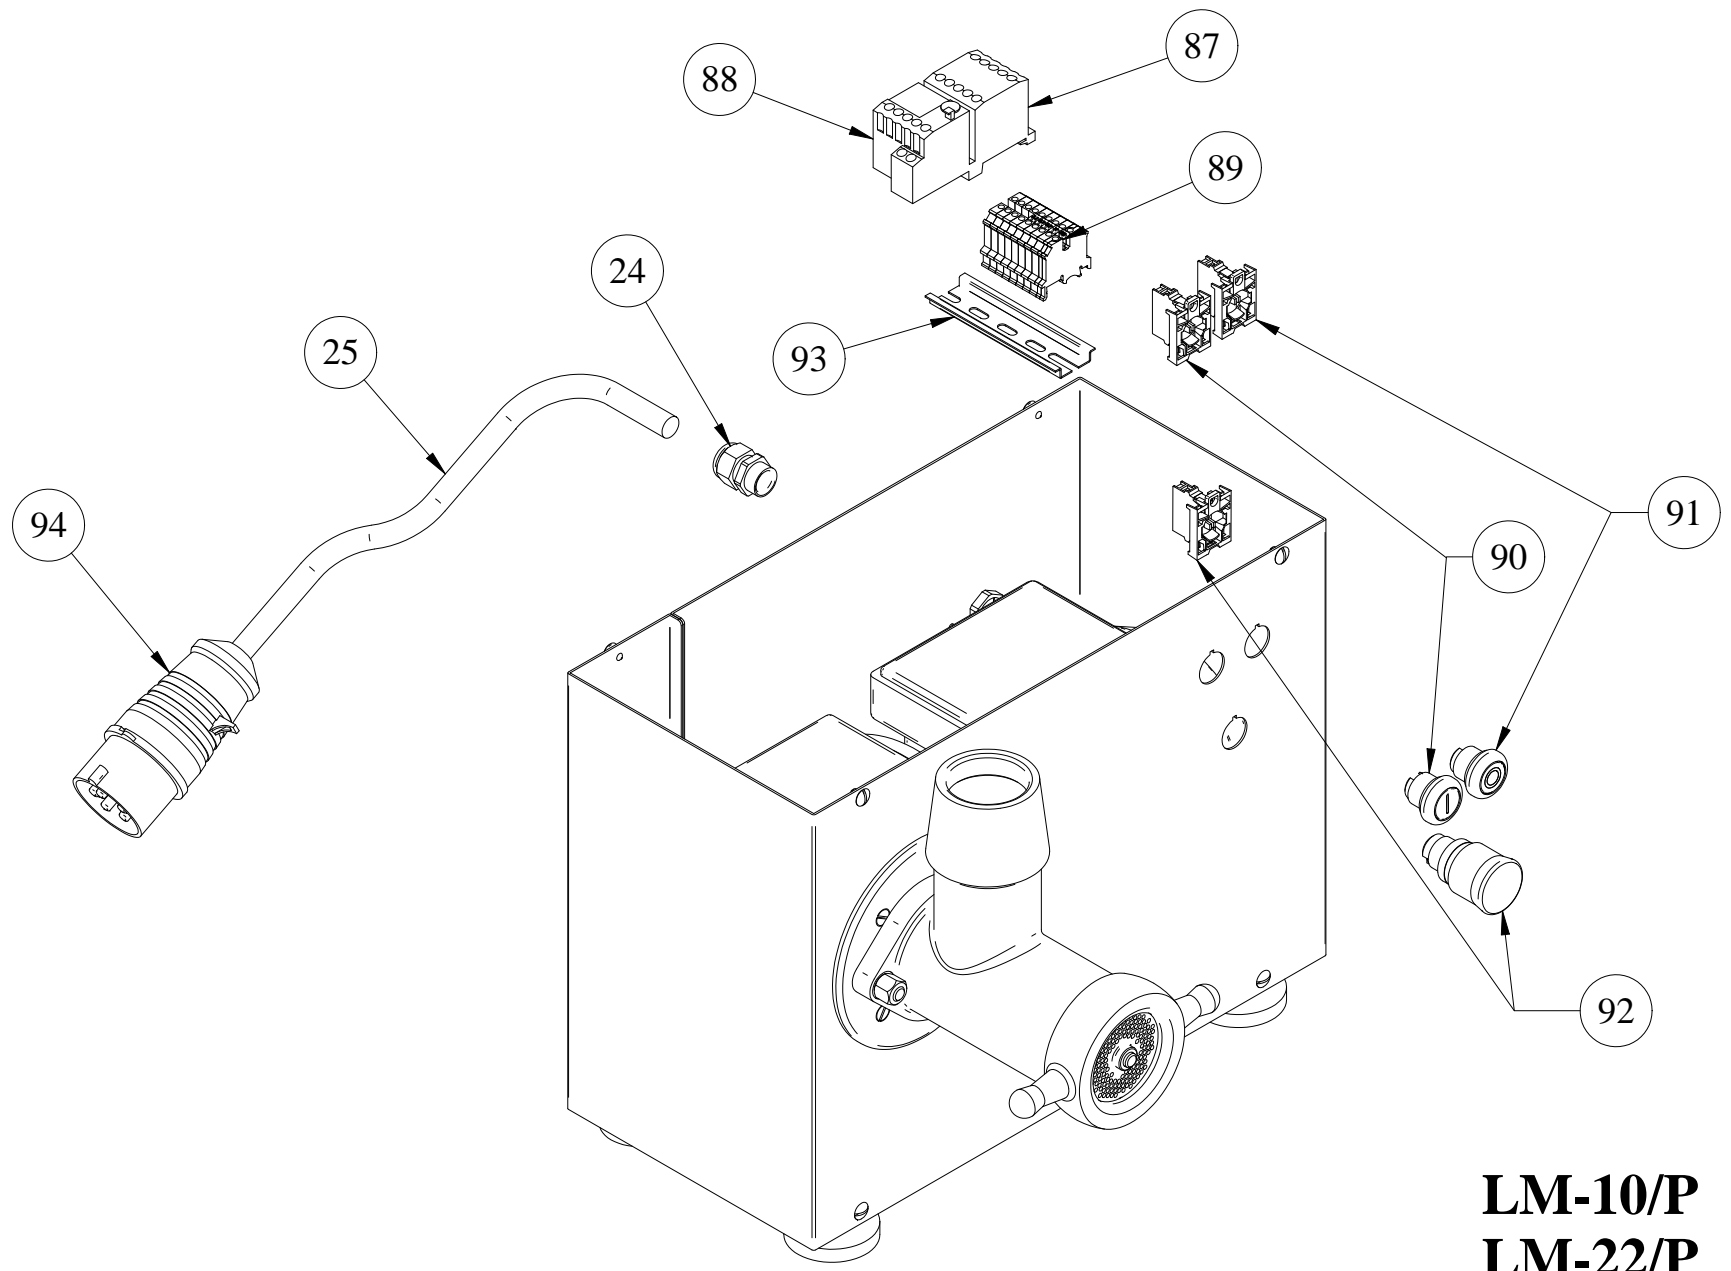

Ryhmä: 291

LM-82P MEAT MINCER

Code	Item name
LM82P015	LM-82P FOOT
LM82P024	LM-82P CABLE GLAND
LM82P025	LM-82P CABLE
LM82P060	LM-82P ENTRY NUT
LM82P066	LM-82P GASKET AS 25X47X7
LM82P068/1	LM-82P SHAFT
LM82P069	LM-82P KEY
LM82P071/1	LM-82P SPACER
LM82P082/1	LM-82P END SHIELD
LM82P085/1	LM-82P MOTOR 1,5kw
LM82P086	LM-82P FOOT
LM82P087	LM-82P CONTACTOR DILM 9-10
LM82P088	LM-82P THERMAL OVERLOAD RELAY ZB12-4
LM82P089	LM-82P TERMINAL BLOCK
LM82P090	LM-82P START BUTTON
LM82P091	LM-82P STOP BUTTON
LM82P092	LM-82P EMERGENCY STOP BUTTON
LM82P093	LM-82P RAIL
LM82P094	LM-82P PLUG
LM82P095	LM-82P NUT M12
LM82P096	LM-82P SCREW M12
LM82P097	LM-82P FRONT PLATE
LM82P098	LM-82P MEAT TRAY
LM82P099/1	LM-82P DISTANCE RING 12MM
LM82P099/2	LM-82P DISTANCE RING 28MM
LM82P100	LM-82P HOLEPLATE 3MM
LM82P101	LM-82P KNIFE
LM82P102	LM-82P HOLEPLATE 13MM
LM82P103	LM-82P PRECUTTER
LM82P104	LM-82P STUD
LM82P105	LM-82P KEY
LM82P106	LM-82P GRINDING HOUSE
LM82P107	LM-82P FRAME
LM82P110	LM-82P BUSHING
LM82P112	LM-82P FEEDING HAMMER
LM82P115	LM-82P WRENCH 18MM
LM82P116	LM-82P CLEANING BRUSH
LM82P117	LM-82P FEED SCREW (INCL.PART 104)
LM82P151	LM-82P GEAR BOX (COMPLETE SET)
LM82P202	LM-82 KEY

Items 40

LM-22/P
LM-82/P

3/2013

LM-10/P
LM-22/P
LM-82/P

LM-10/P
LM-22/P
LM-82/P

3/2013