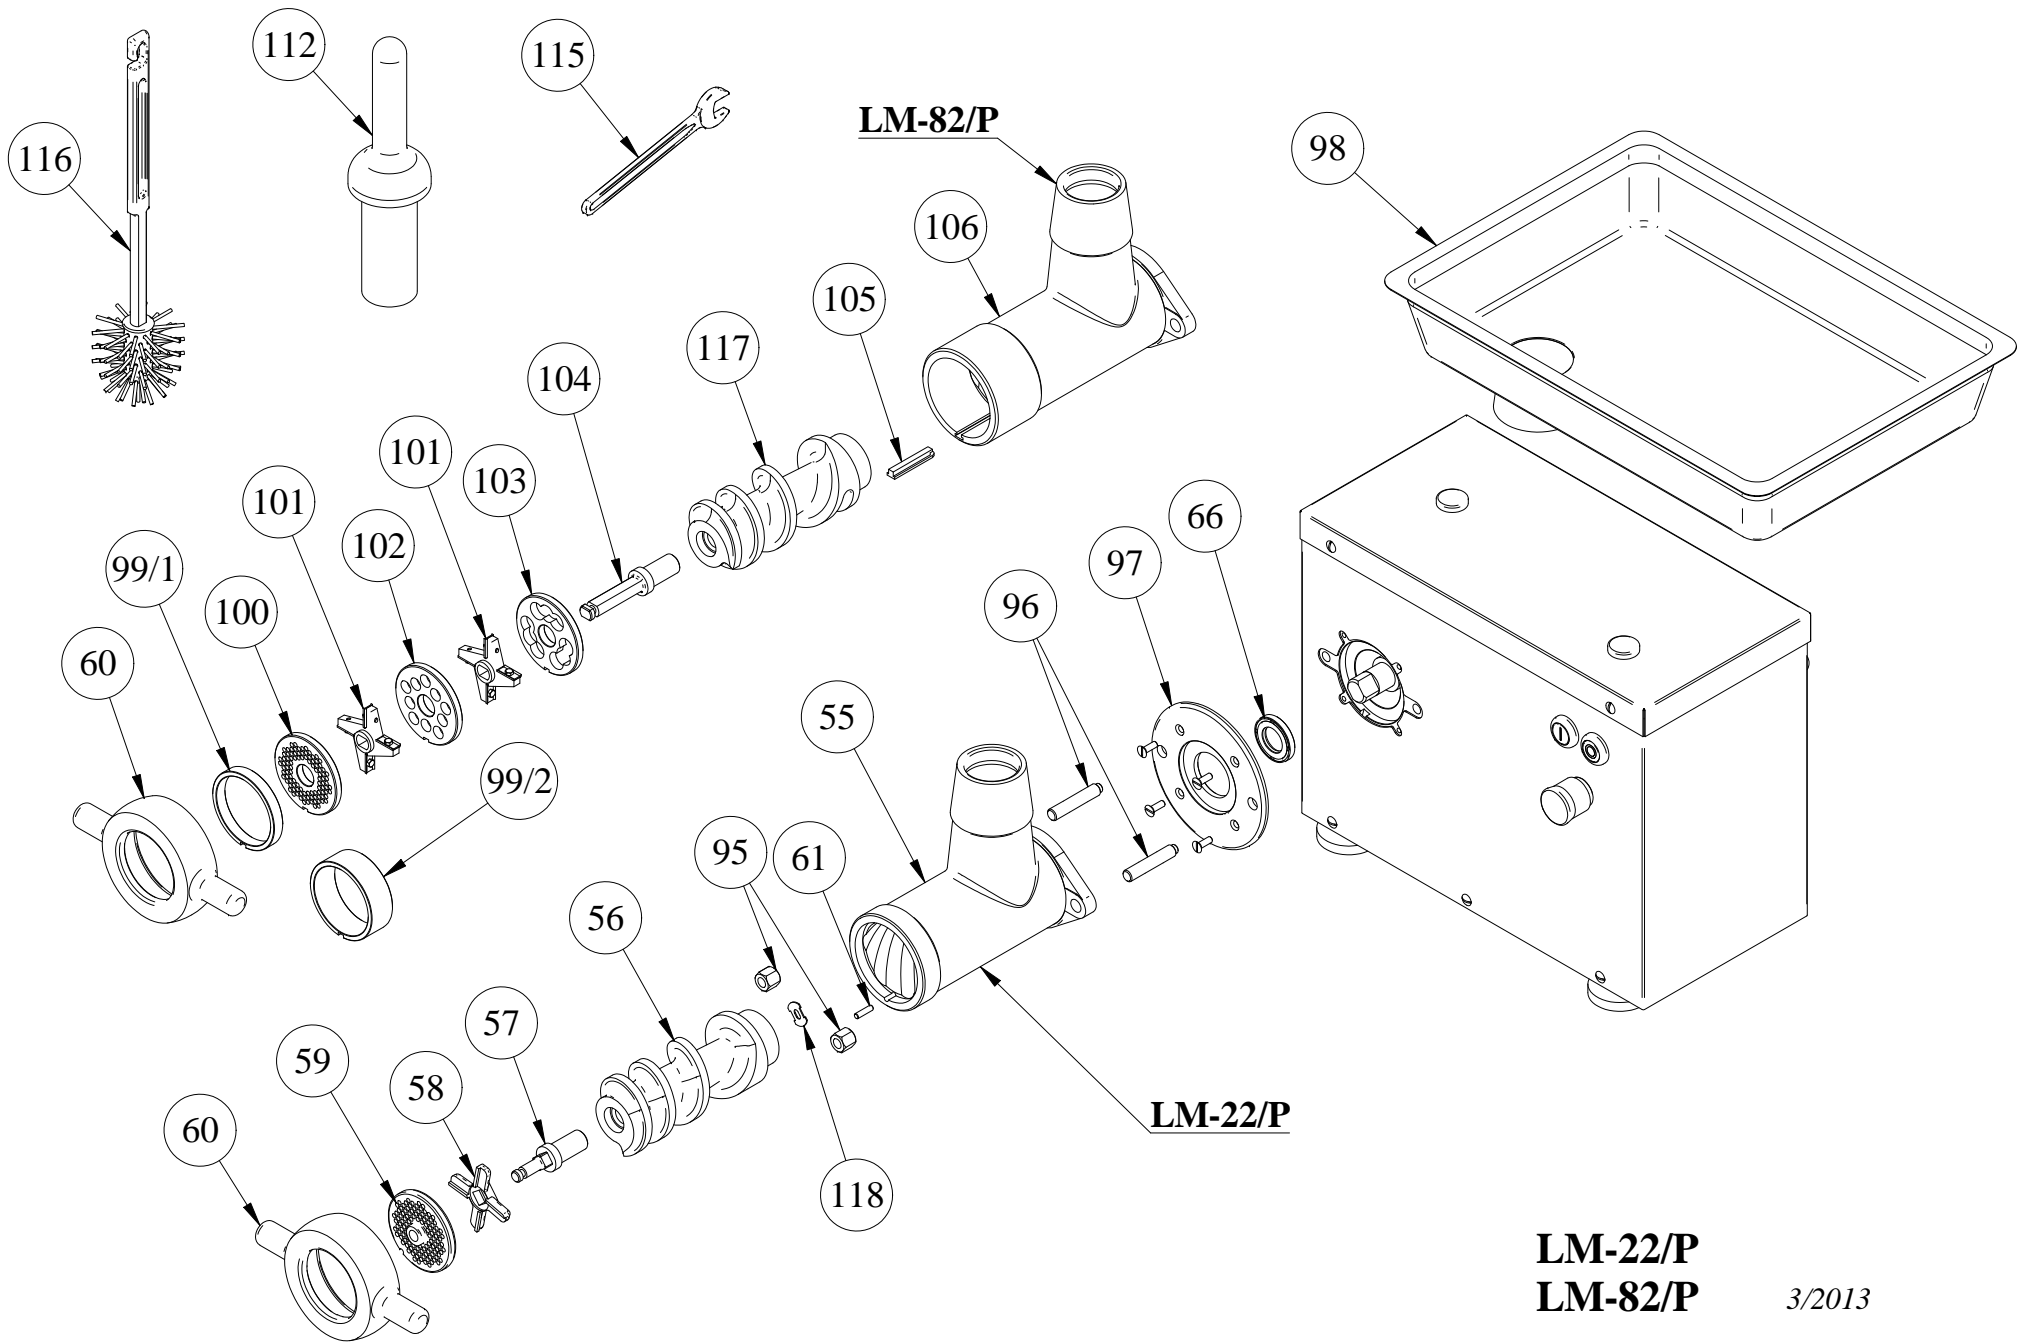

Ryhmä: 291

LM-82P MEAT MINCER

Code	Item name
LM82P015	LM-82P FOOT
LM82P024	LM-82P CABLE GLAND
LM82P025	LM-82P CABLE
LM82P060	LM-82P ENTRY NUT
LM82P066	LM-82P GASKET AS 25X47X7
LM82P068/1	LM-82P SHAFT
LM82P069	LM-82P KEY
LM82P071/1	LM-82P SPACER
LM82P082/1	LM-82P END SHIELD
LM82P085/1	LM-82P MOTOR 1,5kw
LM82P086	LM-82P FOOT
LM82P087	LM-82P CONTACTOR DILM 9-10
LM82P088	LM-82P THERMAL OVERLOAD RELAY ZB12-4
LM82P089	LM-82P TERMINAL BLOCK
LM82P090	LM-82P START BUTTON
LM82P091	LM-82P STOP BUTTON
LM82P092	LM-82P EMERGENCY STOP BUTTON
LM82P093	LM-82P RAIL
LM82P094	LM-82P PLUG
LM82P095	LM-82P NUT M12
LM82P096	LM-82P SCREW M12
LM82P097	LM-82P FRONT PLATE
LM82P098	LM-82P MEAT TRAY
LM82P099/1	LM-82P DISTANCE RING 12MM
LM82P099/2	LM-82P DISTANCE RING 28MM
LM82P100	LM-82P HOLEPLATE 3MM
LM82P101	LM-82P KNIFE
LM82P102	LM-82P HOLEPLATE 13MM
LM82P103	LM-82P PRECUTTER
LM82P104	LM-82P STUD
LM82P105	LM-82P KEY
LM82P106	LM-82P GRINDING HOUSE
LM82P107	LM-82P FRAME
LM82P110	LM-82P BUSHING
LM82P112	LM-82P FEEDING HAMMER
LM82P115	LM-82P WRENCH 18MM
LM82P116	LM-82P CLEANING BRUSH
LM82P117	LM-82P FEED SCREW (INCL.PART 104)
LM82P151	LM-82P GEAR BOX (COMPLETE SET)
LM82P202	LM-82 KEY

Items 40

LM-22/P
LM-82/P

3/2013

LM-10/P
LM-22/P
LM-82/P

LM-10/P
LM-22/P
LM-82/P

3/2013