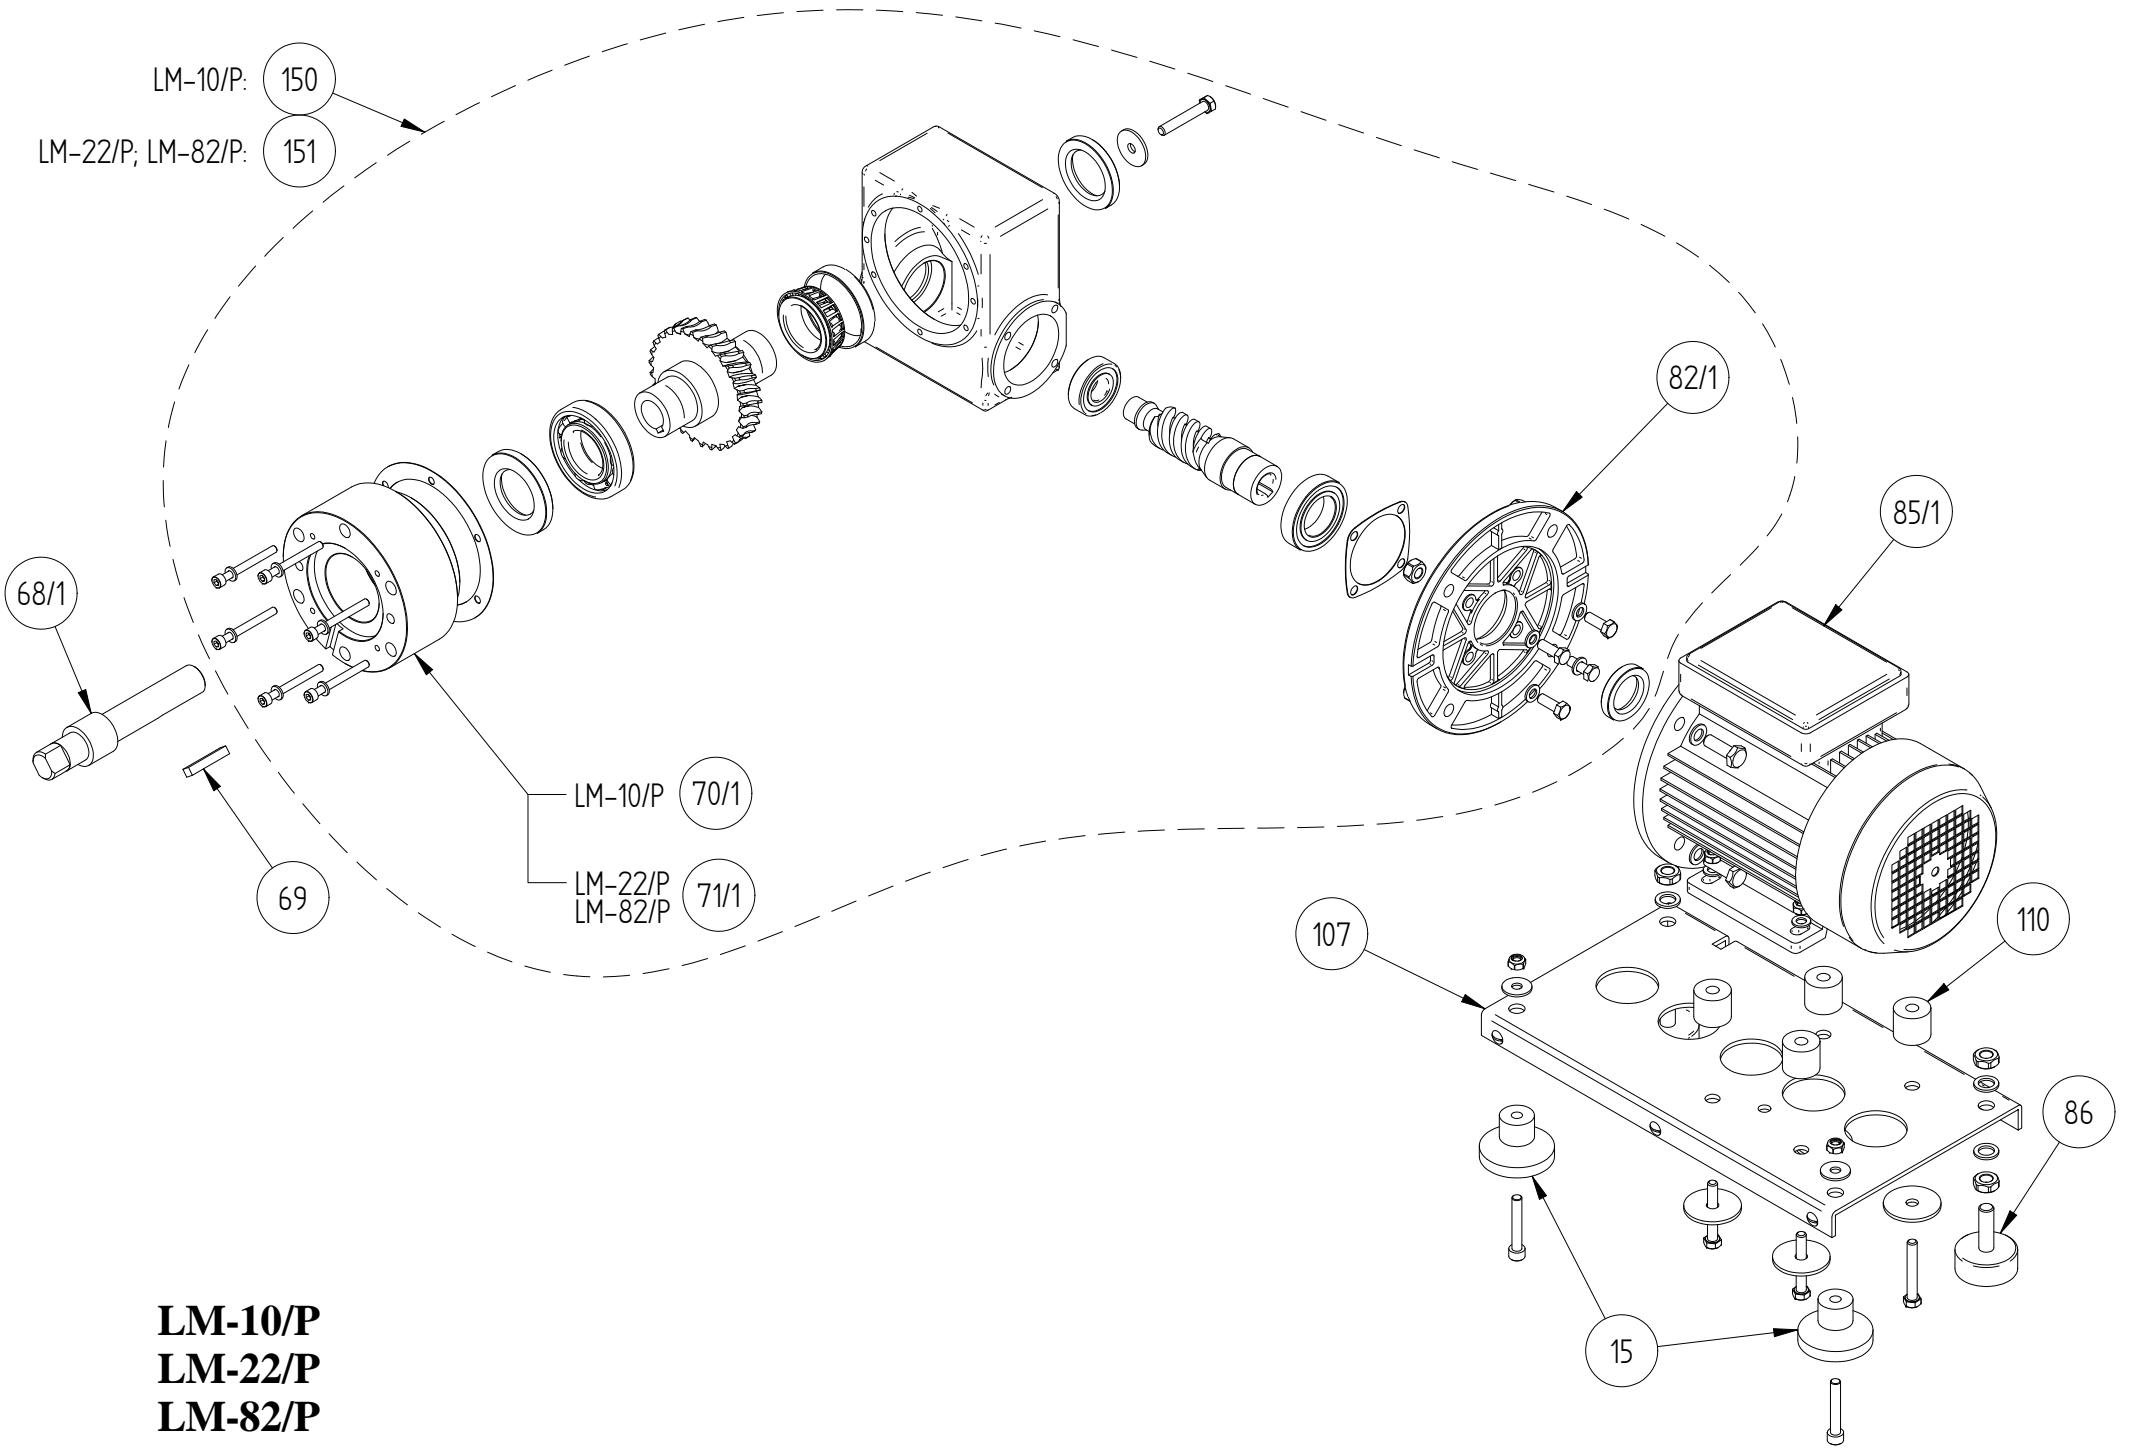

Ryhmä: 291

LM-82P MEAT MINCER

Code	Item name
LM82P015	LM-82P FOOT
LM82P024	LM-82P CABLE GLAND
LM82P025	LM-82P CABLE
LM82P060	LM-82P ENTRY NUT
LM82P066	LM-82P GASKET AS 25X47X7
LM82P068/1	LM-82P SHAFT
LM82P069	LM-82P KEY
LM82P071/1	LM-82P SPACER
LM82P082/1	LM-82P END SHIELD
LM82P085/1	LM-82P MOTOR 1,5kw
LM82P086	LM-82P FOOT
LM82P087	LM-82P CONTACTOR DILM 9-10
LM82P088	LM-82P THERMAL OVERLOAD RELAY ZB12-4
LM82P089	LM-82P TERMINAL BLOCK
LM82P090	LM-82P START BUTTON
LM82P091	LM-82P STOP BUTTON
LM82P092	LM-82P EMERGENCY STOP BUTTON
LM82P093	LM-82P RAIL
LM82P094	LM-82P PLUG
LM82P095	LM-82P NUT M12
LM82P096	LM-82P SCREW M12
LM82P097	LM-82P FRONT PLATE
LM82P098	LM-82P MEAT TRAY
LM82P099/1	LM-82P DISTANCE RING 12MM
LM82P099/2	LM-82P DISTANCE RING 28MM
LM82P100	LM-82P HOLEPLATE 3MM
LM82P101	LM-82P KNIFE
LM82P102	LM-82P HOLEPLATE 13MM
LM82P103	LM-82P PRECUTTER
LM82P104	LM-82P STUD
LM82P105	LM-82P KEY
LM82P106	LM-82P GRINDING HOUSE
LM82P107	LM-82P FRAME
LM82P110	LM-82P BUSHING
LM82P112	LM-82P FEEDING HAMMER
LM82P115	LM-82P WRENCH 18MM
LM82P116	LM-82P CLEANING BRUSH
LM82P117	LM-82P FEED SCREW (INCL.PART 104)
LM82P151	LM-82P GEAR BOX (COMPLETE SET)
LM82P202	LM-82 KEY

Items 40

LM-22/P
LM-82/P

3/2013

LM-10/P
LM-22/P
LM-82/P

LM-10/P
LM-22/P
LM-82/P

3/2013