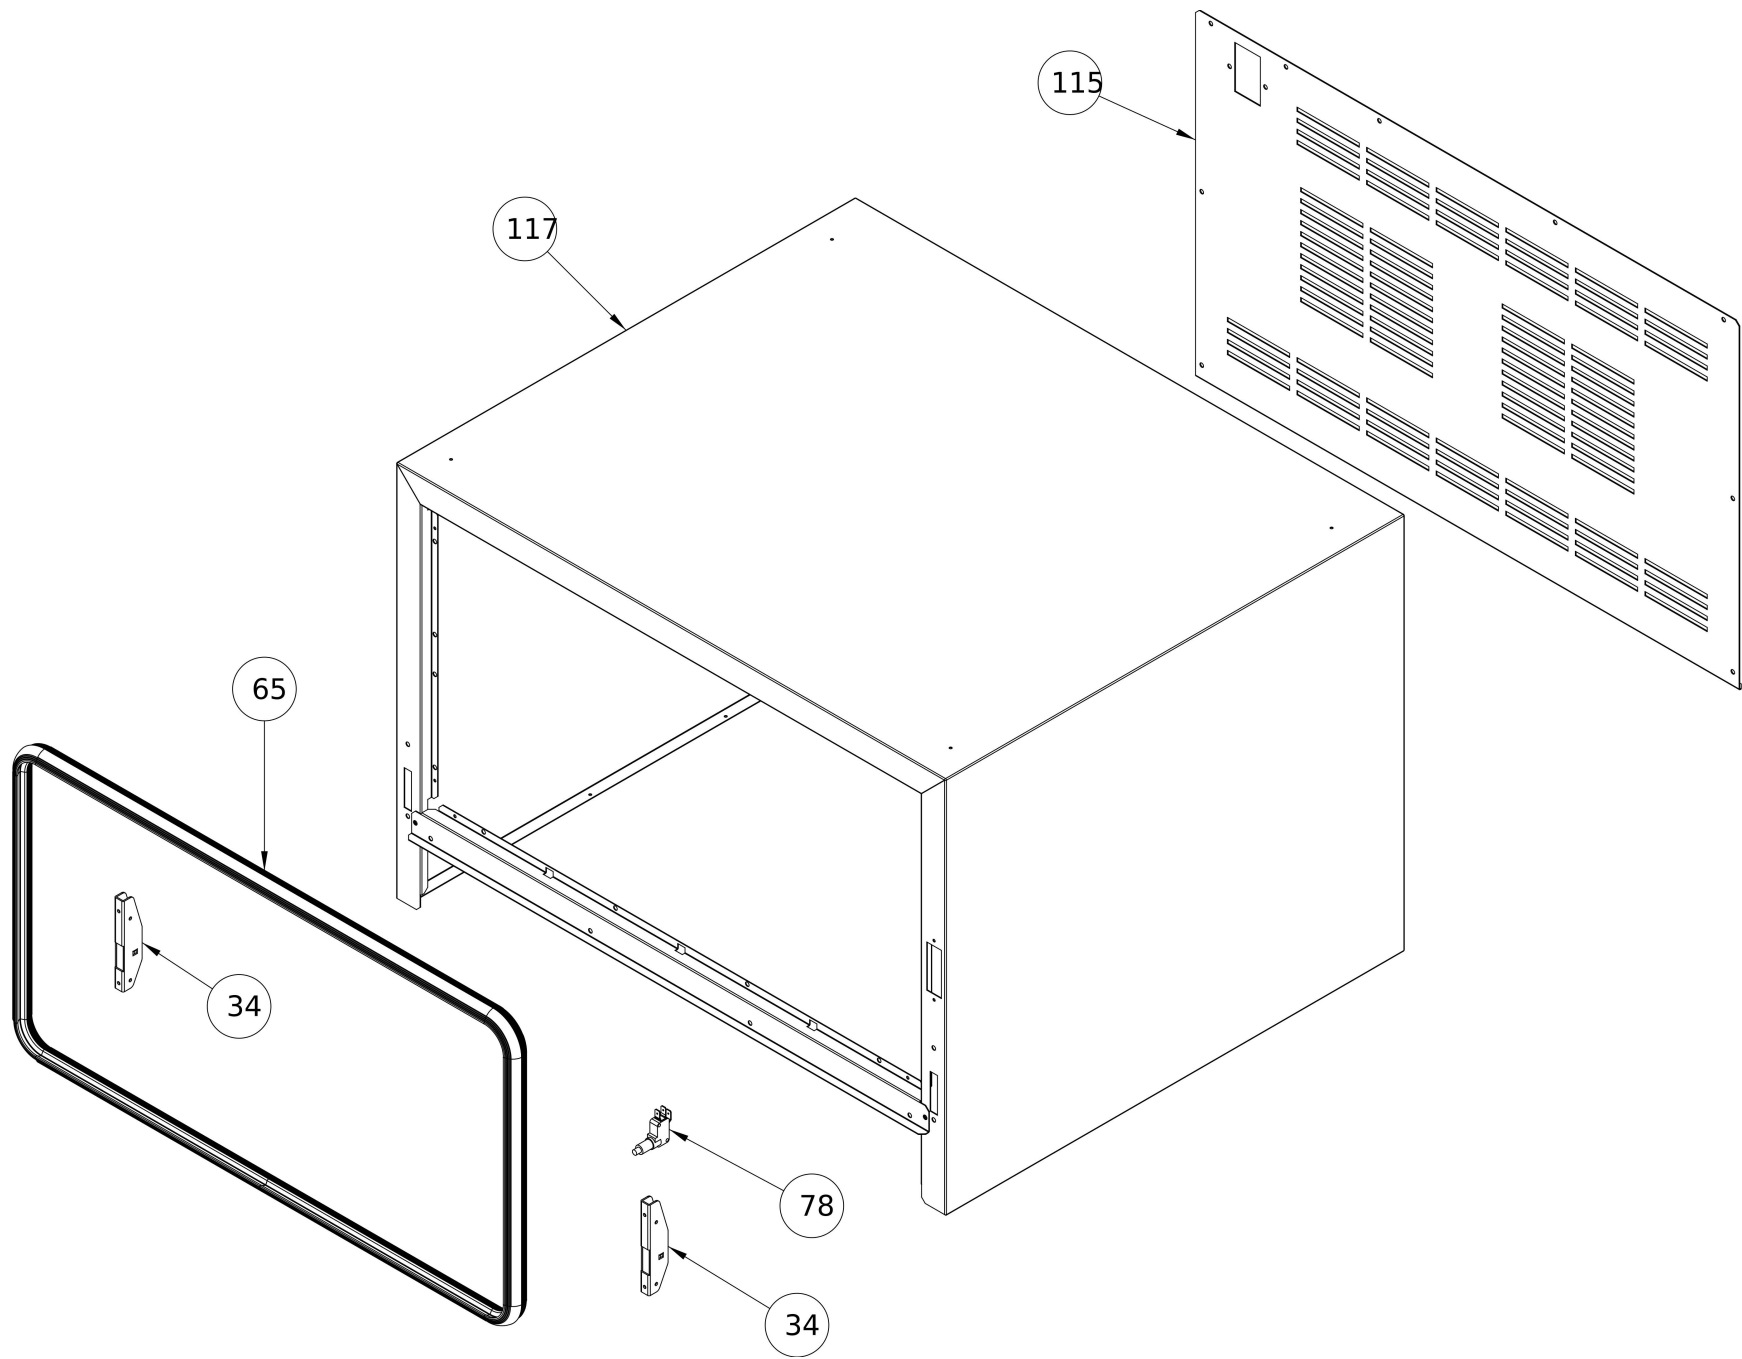

Frontal panel

#	Code	Description	Specification	UM	Qty
1	R51FRO00002	RADAX FRONTAL STICKER	For Radax oven	pz	1
1	R51FRO00015	TATRA FRONTAL STICKER	For Tatra oven	pz	1
9	R85CRU00002	Frontal panel		pz	1
16	R20SCH00002	DISPLAY ELECTRONIC BOARD		pz	1

Electrical box

#	Code	Description	Specification	UM	Qty
79	R20MOR00001	TERMINAL BLOCK		pz	1
82	R20TEL00001	BRAKER		pz	2
83	R20REG00001	SAFETY THERMOSTAT		pz	1
91	R60PIE00001	PLASTIC FEET		pz	4
93	R70DGA00001	BOX NUT		pz	4
98	R20MOR00002	THERMINAL BLOCK BRIDGE		pz	1
197	R20SCH00001	ELECTRONIC BOARD POWER		pz	1
341	R20CND00001	MOTOR CAPACITOR		pz	1

Door

#	Code	Description	Specification	UM	Qty
29	R50PAR00002	DOOR HANDLE PIPE		pz	2
30	R30TBA00004	HANDLE PIPE PLUG		pz	1
33	R60CER00001	DOOR SPRING HINGE		pz	2
37	R80VET00002	DOOR INTERNAL GLASS		pz	1
38	R80VET00001	RADAX DOOR EXTERNAL GLASS	For Radax oven	pz	1
38	R80VET00021	TATRA DOOR EXTERNAL GLASS	For Tatra oven	pz	1
39	R85PTA00002	DOOR ASSEMBLY	To order share s/n	pz	1
44	R60BCC00004	INTERNAL GLASS HINGE		pz	4

Oven body

#	Code	Description	Specification	UM	Qty
34	R60CER00002	OVEN HINGE		pz	2
65	R50GUA00001	DOOR GASKET		pz	2
78	R20PUL00002	DOOR MICRO		pz	1
115	R10FIA00003	REAR PANEL		pz	1
117	R10FIA00001	COVER PANEL		pz	1