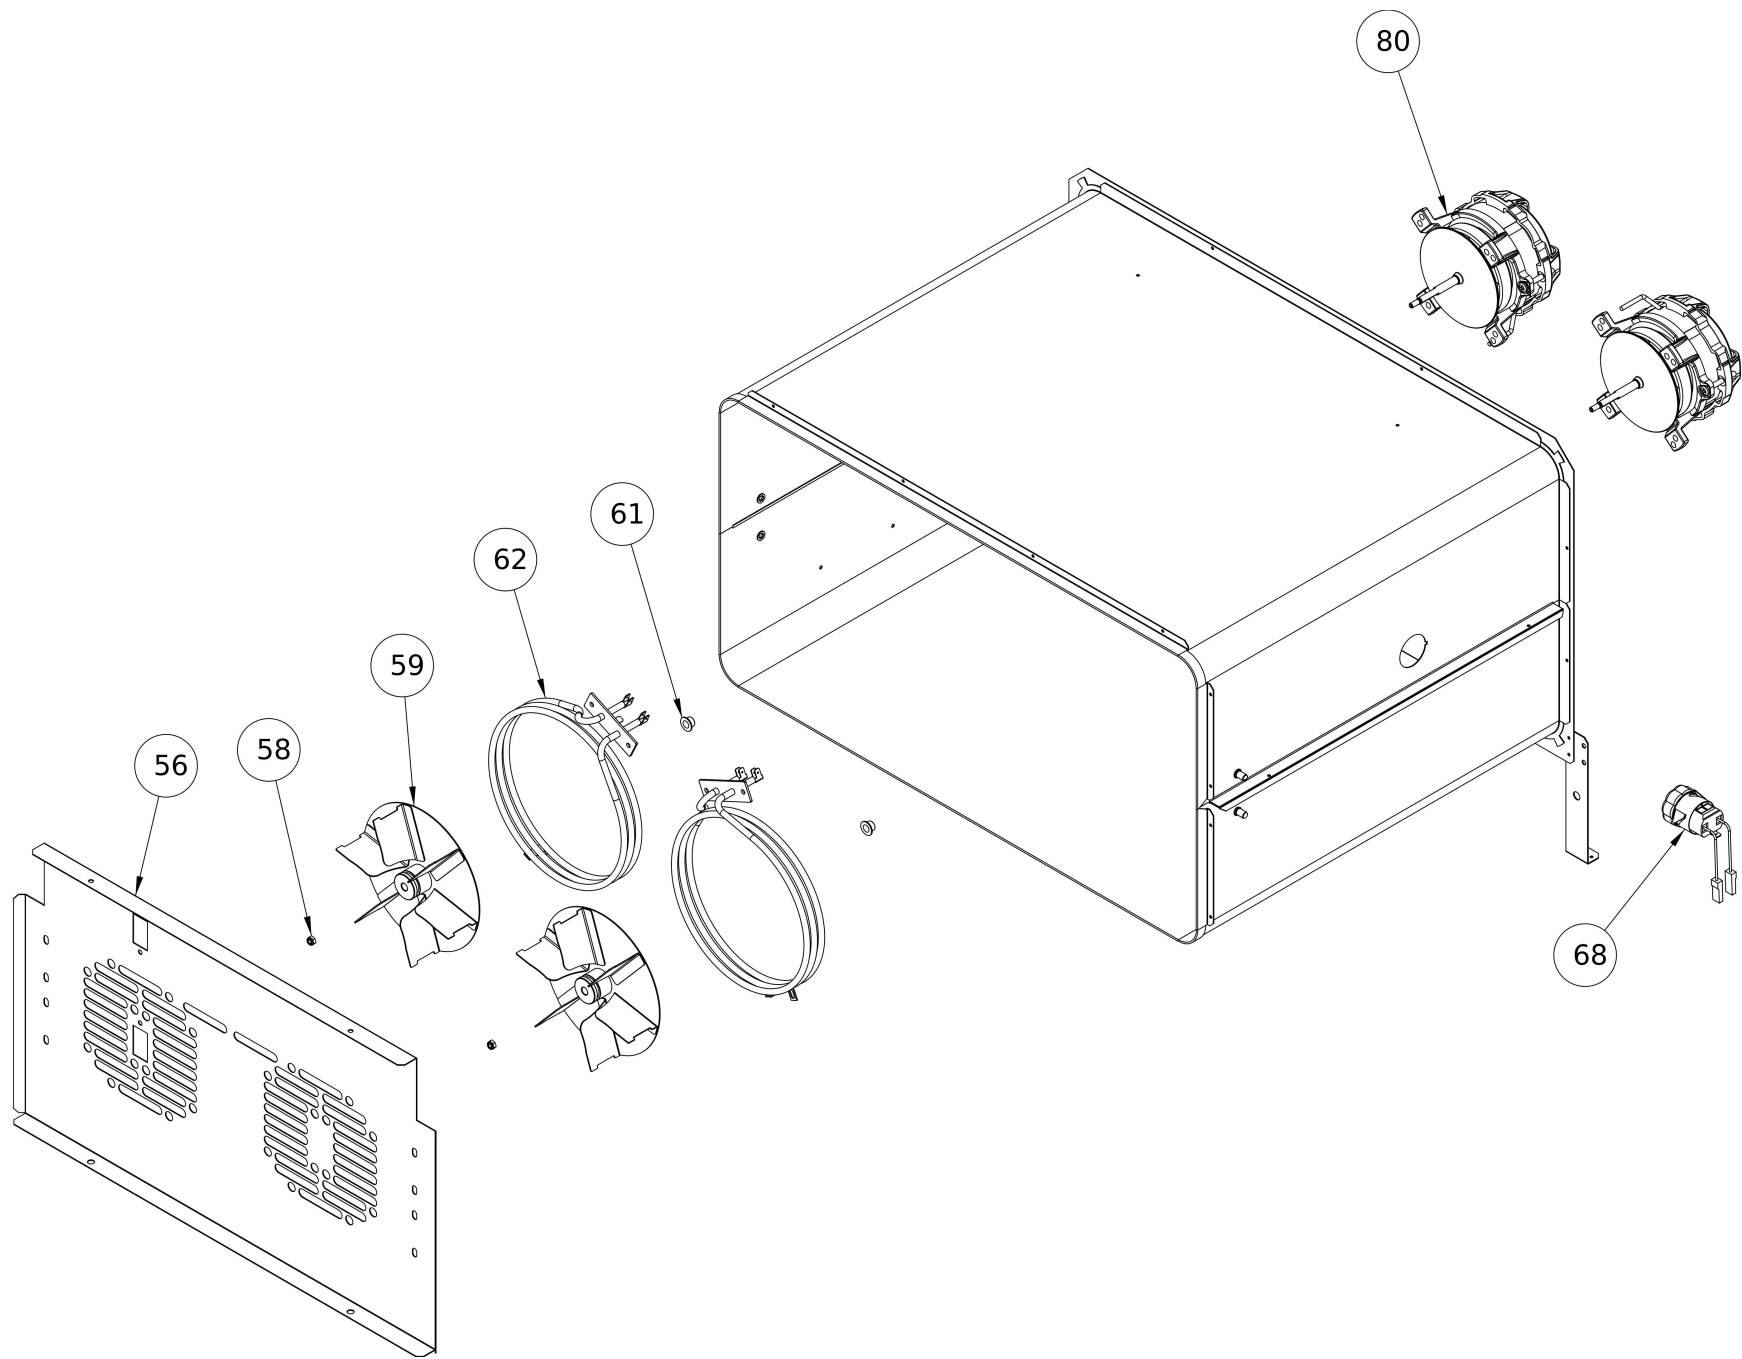

Frontal panel

#	Code	Description	Specification	UM	Qty
1	R51FRO00002	RADAX FRONTAL STICKER	For Radax oven	pz	1
1	R51FRO00015	TATRA FRONTAL STICKER	For Tatra oven	pz	1
9	R85CRU00002	Frontal panel		pz	1
16	R20SCH00002	DISPLAY ELECTRONIC BOARD		pz	1

Electrical box

#	Code	Description	Specification	UM	Qty
79	R20MOR00001	TERMINAL BLOCK		pz	1
82	R20TEL00001	BRAKER		pz	2
83	R20REG00001	SAFETY THERMOSTAT		pz	1
91	R60PIE00001	PLASTIC FEET		pz	4
93	R70DGA00001	BOX NUT		pz	4
98	R20MOR00002	THERMINAL BLOCK BRIDGE		pz	1
197	R20SCH00001	ELECTRONIC BOARD POWER		pz	1
341	R20CND00001	MOTOR CAPACITOR		pz	1

Door

#	Code	Description	Specification	UM	Qty
29	R50PAR00002	DOOR HANDLE PIPE		pz	2
30	R30TBA00004	HANDLE PIPE PLUG		pz	1
33	R60CER00001	DOOR SPRING HINGE		pz	2
37	R80VET00002	DOOR INTERNAL GLASS		pz	1
38	R80VET00001	RADAX DOOR EXTERNAL GLASS	For Radax oven	pz	1
38	R80VET00021	TATRA DOOR EXTERNAL GLASS	For Tatra oven	pz	1
39	R85PTA00002	DOOR ASSEMBLY	To order share s/n	pz	1
44	R60BCC00004	INTERNAL GLASS HINGE		pz	4

Oven body

#	Code	Description	Specification	UM	Qty
34	R60CER00002	OVEN HINGE		pz	2
65	R50GUA00001	DOOR GASKET		pz	2
78	R20PUL00002	DOOR MICRO		pz	1
115	R10FIA00003	REAR PANEL		pz	1
117	R10FIA00001	COVER PANEL		pz	1