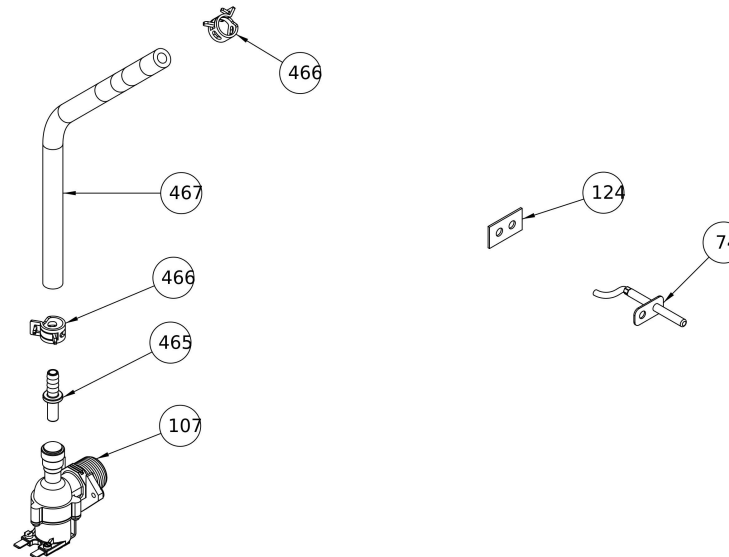

Door

#	Code	Description	Specification	UM	Qty
29	R50PAR00002	DOOR HANDLE PIPE		pz	2
30	R30TBA00004	HANDLE PIPE PLUG		pz	1
33	R60CER00001	DOOR SPRING HINGE		pz	2
37	R80VET00002	DOOR INTERNAL GLASS		pz	1
38	R80VET00001	RADAX DOOR EXTERNAL GLASS	For Radax oven	pz	1
38	R80VET00021	TATRA DOOR EXTERNAL GLASS	For Tatra oven	pz	1
39	R85PTA00002	DOOR ASSEMBLY	To order share s/n	pz	1
44	R60BCC00004	INTERNAL GLASS HINGE		pz	4

Oven body

#	Code	Description	Specification	UM	Qty
34	R60CER00002	OVEN HINGE		pz	2
65	R50GUA00001	DOOR GASKET		pz	2
78	R20PUL00002	DOOR MICRO		pz	1
115	R10FIA00003	REAR PANEL		pz	1
117	R10FIA00001	COVER PANEL		pz	1

Internal accessories

#	Code	Description	Specification	UM	Qty
74	R20SON00004	OVEN TEMPERATURE PROBE		pz	1
86	R70VIS00001	SPECIAL SCREW		pz	2
107	R20ELE00001	SOLENOID VALVE		pz	1
124	R50GUA00003	PROBE GASKET		pz	1
150	R60GRI00001	SIDE SUPPORTS		pz	2
465	R61RCC00001	PIPE HOSE		pz	1
466	R60FAS00002	METAL CLAMP		pz	2
467	R30TBG00001	HUMIDIFICATION BLACK PIPE		pz	1