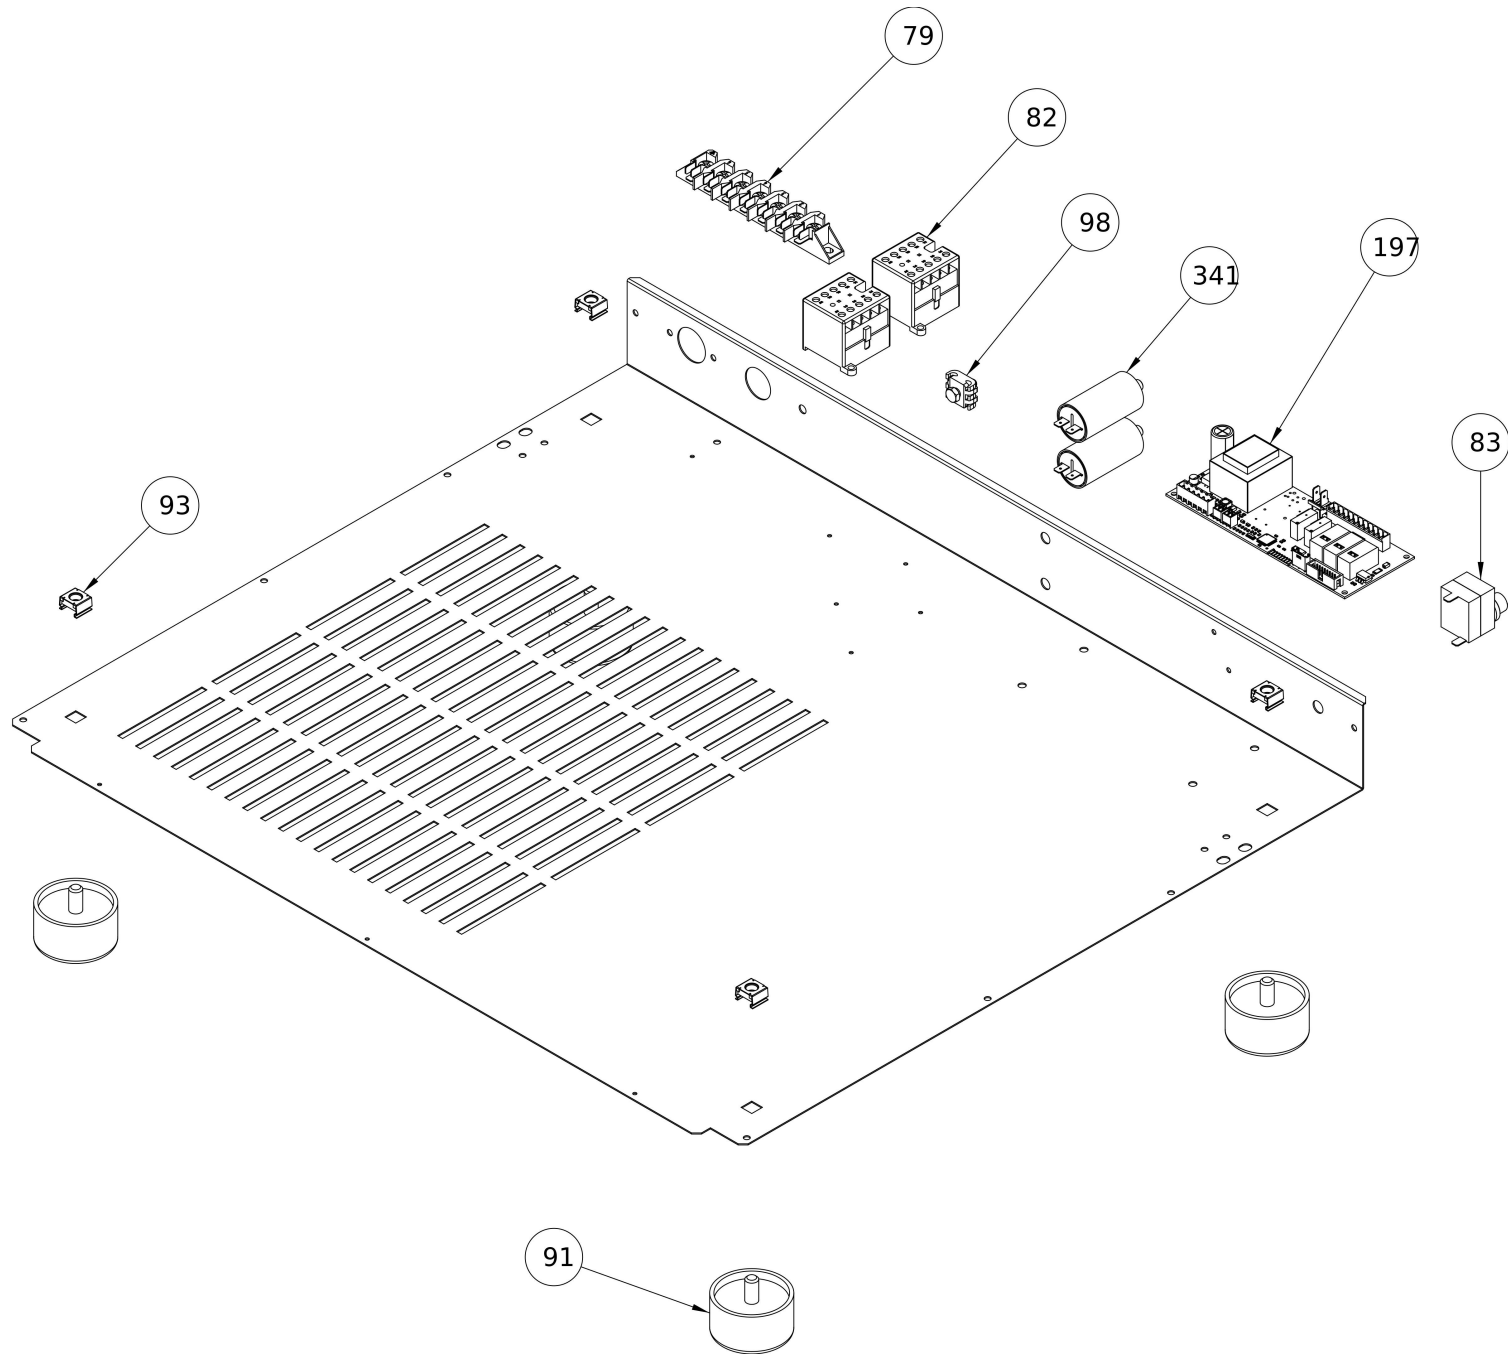

Frontal panel

#	Code	Description	Specification	UM	Qty
1	R51FRO00002	RADAX FRONTAL STICKER	For Radax oven	pz	1
1	R51FRO00015	TATRA FRONTAL STICKER	For Tatra oven	pz	1
9	R85CRU00002	Frontal panel		pz	1
16	R20SCH00002	DISPLAY ELECTRONIC BOARD		pz	1

Electrical box

#	Code	Description	Specification	UM	Qty
79	R20MOR00001	TERMINAL BLOCK		pz	1
82	R20TEL00001	BRAKER		pz	2
83	R20REG00001	SAFETY THERMOSTAT		pz	1
91	R60PIE00001	PLASTIC FEET		pz	4
93	R70DGA00001	BOX NUT		pz	4
98	R20MOR00002	THERMINAL BLOCK BRIDGE		pz	1
197	R20SCH00001	ELECTRONIC BOARD POWER		pz	1
341	R20CND00001	MOTOR CAPACITOR		pz	1

Oven body

#	Code	Description	Specification	UM	Qty
34	R60CER00002	OVEN HINGE		pz	2
65	R50GUA00001	DOOR GASKET		pz	2
78	R20PUL00002	DOOR MICRO		pz	1
115	R10FIA00003	REAR PANEL		pz	1
117	R10FIA00001	COVER PANEL		pz	1