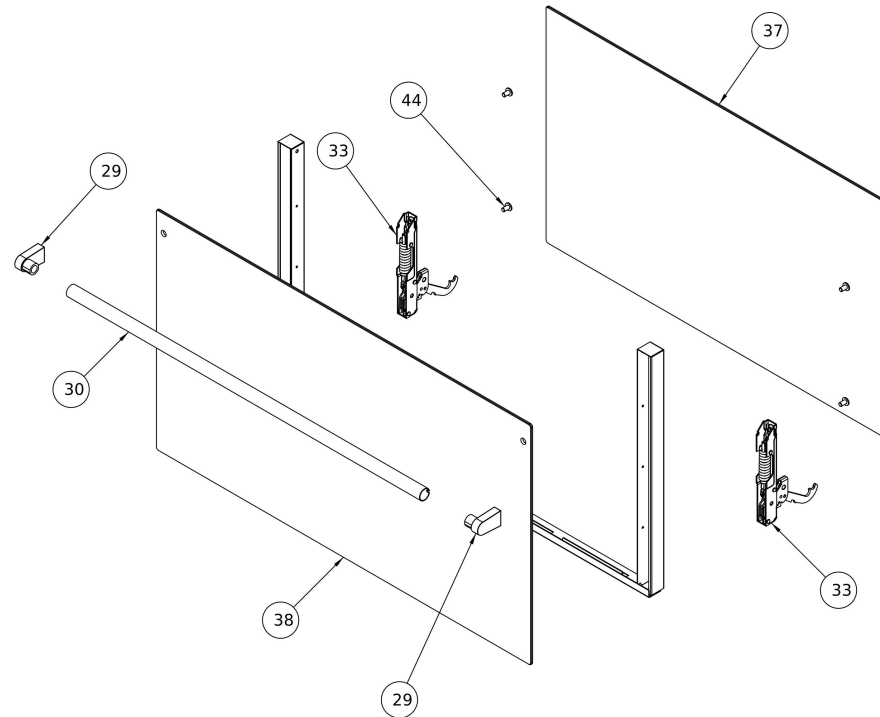

Frontal panel

#	Code	Description	Specification	UM	Qty
1	R51FRO00002	RADAX FRONTAL STICKER	For Radax oven	pz	1
1	R51FRO00015	TATRA FRONTAL STICKER	For Tatra oven	pz	1
9	R85CRU00002	Frontal panel		pz	1
16	R20SCH00002	DISPLAY ELECTRONIC BOARD		pz	1

Door

#	Code	Description	Specification	UM	Qty
29	R50PAR00002	DOOR HANDLE PIPE		pz	2
30	R30TBA00004	HANDLE PIPE PLUG		pz	1
33	R60CER00001	DOOR SPRING HINGE		pz	2
37	R80VET00002	DOOR INTERNAL GLASS		pz	1
38	R80VET00001	RADAX DOOR EXTERNAL GLASS	For Radax oven	pz	1
38	R80VET00021	TATRA DOOR EXTERNAL GLASS	For Tatra oven	pz	1
39	R85PTA00002	DOOR ASSEMBLY	To order share s/n	pz	1
44	R60BCC00004	INTERNAL GLASS HINGE		pz	4