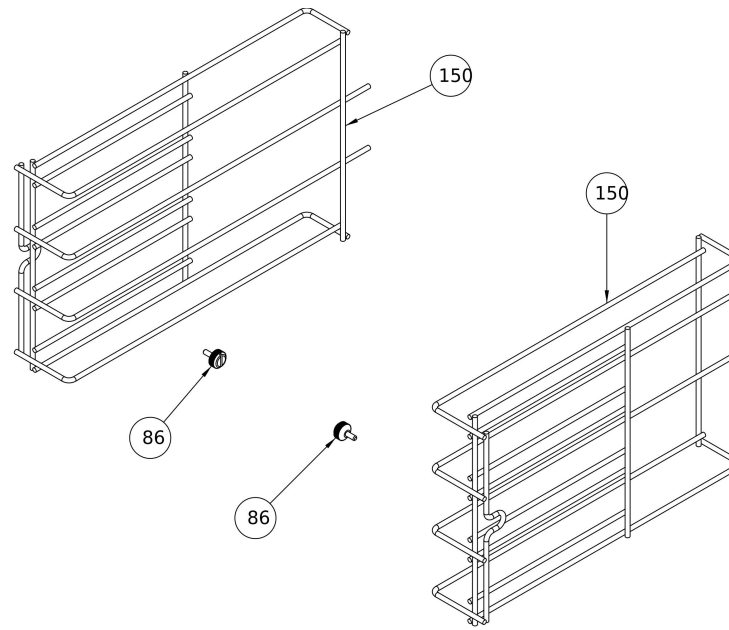

Internal accessories

#	Code	Description	Specification	UM	Qty
74	R20SON00004	OVEN TEMPERATURE PROBE		pz	1
86	R70VIS00001	SPECIAL SCREW		pz	2
107	R20ELE00001	SOLENOID VALVE		pz	1
124	R50GUA00003	PROBE GASKET		pz	1
150	R60GRI00001	SIDE SUPPORTS		pz	2
465	R61RCC00001	PIPE HOSE		pz	1
466	R60FAS00002	METAL CLAMP		pz	2
467	R30TBG00001	HUMIDIFICATION BLACK PIPE		pz	1