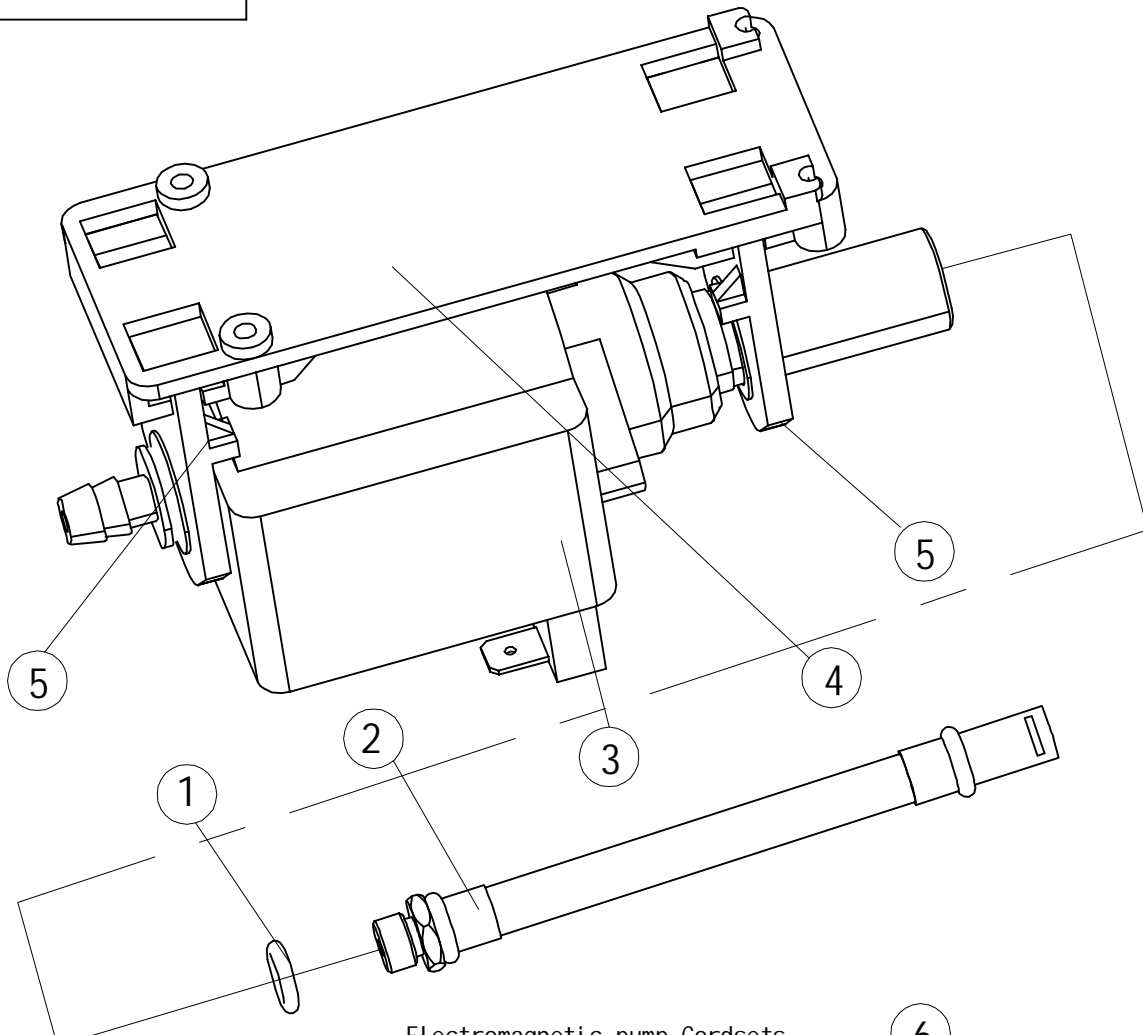

ME-707-02000

Electromagnetic pump-Cordsets
ME-707-4P004

6	Electromagnetic pump-Cordsets	ME-707-4P004		1	
5	Supporting panel	ME-707-31801		2	
4	Electromagnetism pump fixed base	ME-707-11801		1	
3	Electromagnetism pump	ME-707-41802		1	230V/50HZ/70W
2	Water hose	ME-708-31801		1	
1	Coffee spout tube 0 shape ring	ME-707-31204		1	∅5.6x∅1.8

NO.	NAME	Dwg NO.	Material & Specification	Qty	Remark
Pump Suassembly				ME-707-02000	
Sign	Qty	File NO.	Signature	Date	
Design			Auditing		
Norm			Approve		
				1.0	1
				Current 1 sheet	Total 1 sheet
Ningbo Merol Coffee Machines Co., Ltd.					