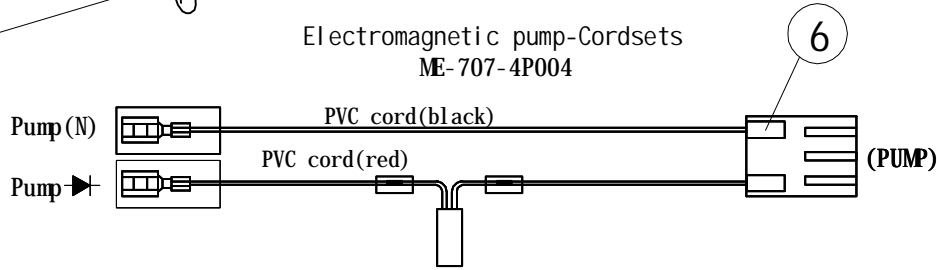

ME-707-02000

Electromagnetic pump-Cordsets
ME-707-4P004

6	Electromagnetic pump-Cordsets	ME-707-4P004		1	
5	Supporting panel	ME-707-31801		2	
4	Electromagnetism pump fixed base	ME-707-11801		1	
3	Electromagnetism pump	ME-707-41802		1	230V/50HZ/70W
2	Water hose	ME-708-31801		1	
1	Coffee spout tube 0 shape ring	ME-707-31204		1	∅5.6x∅1.8

NO.	NAME	Dwg NO.	Material & Specification	Qty	Remark
Pump Suassembly				ME-707-02000	
Sign	Qty	File NO.	Signature	Date	
Design			Auditing		
Norm			Approve		
				1.0	1
				Current 1 sheet	Total 1 sheet
Ningbo Merol Coffee Machines Co., Ltd.					