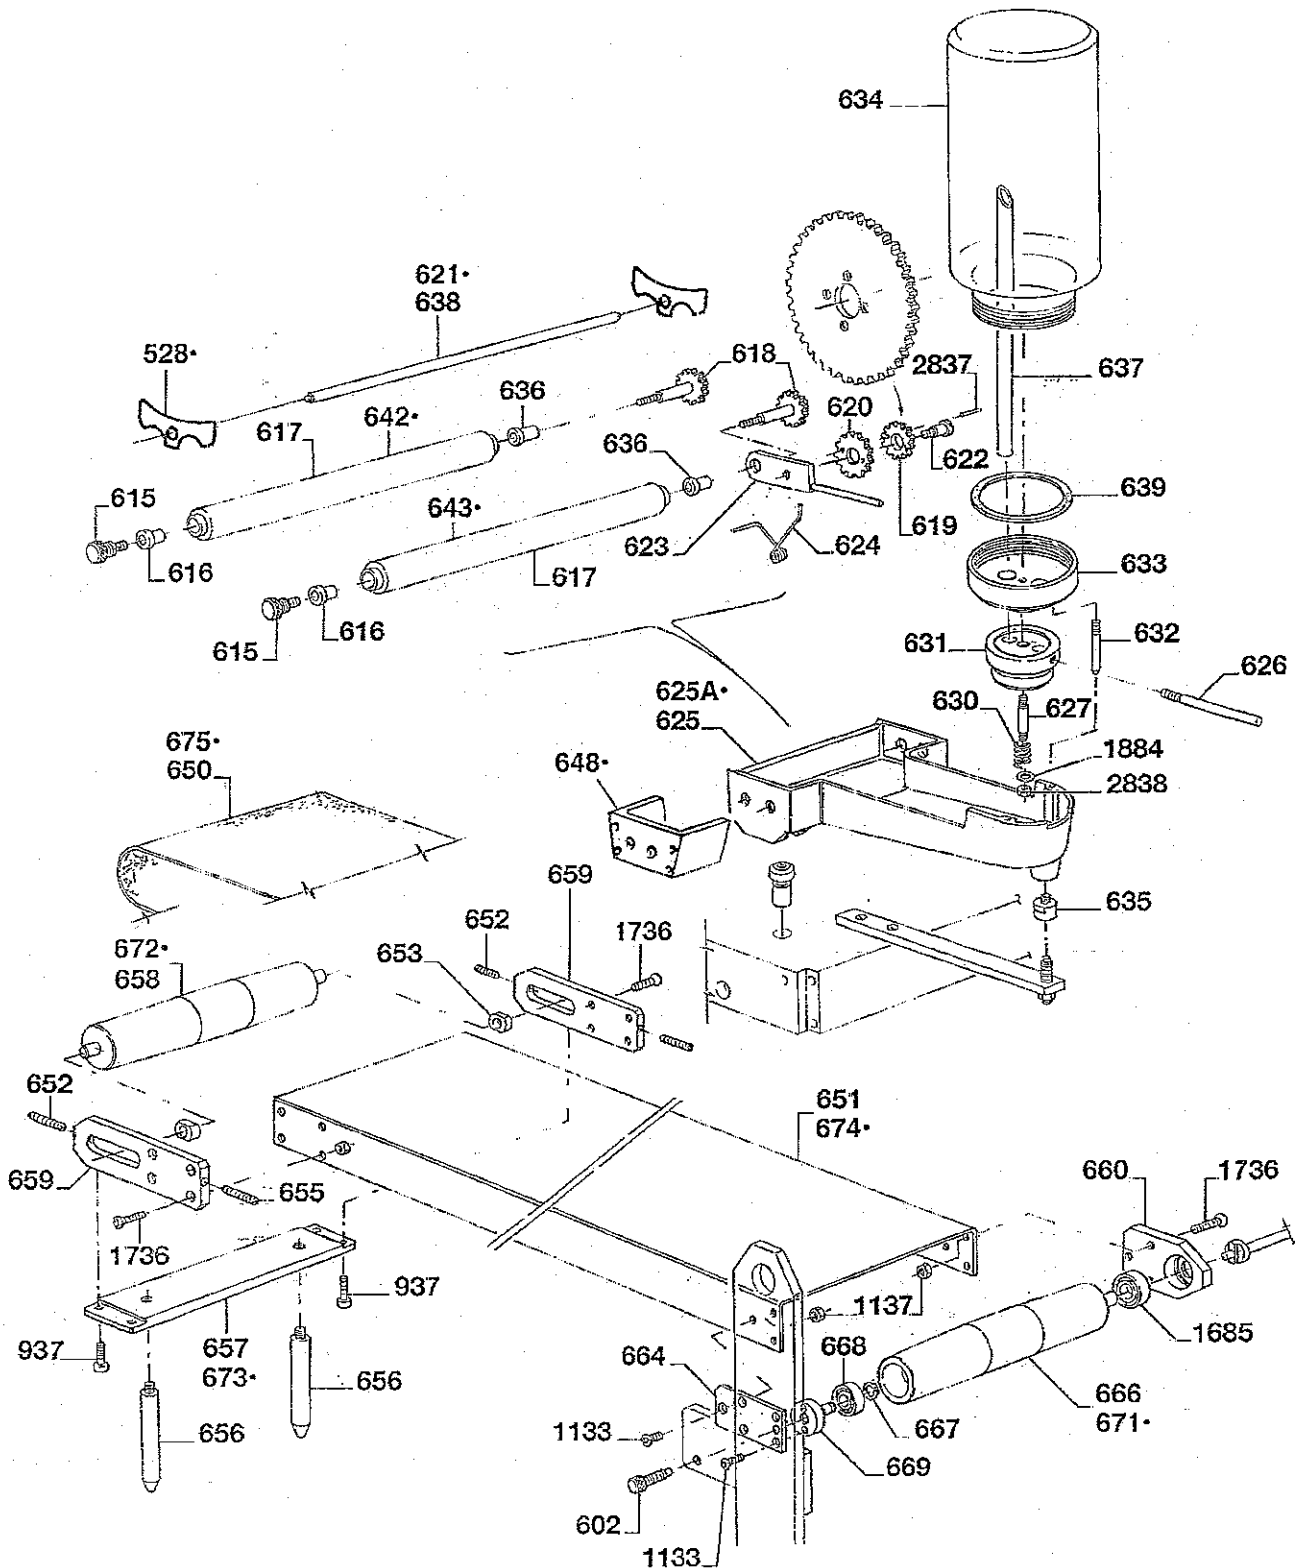

Code	Description
446	TCE screw
503	Support
507	Guard
507	Guard (●)
507A	Cover
507B	Cover (●)
517	Plate
522	Support
527	Cover
532	TSPEI screw
534	Drawn part
535	Rear support
540	Grub screw
542	Supporting rod
568	Base
584	TSPEI screw
585	Support
586	Front guard
587	Rear guard
589	Guard insulator
594	Mains cable
644	Insulation (●)
649	Spacer (●)
853	Cable clip
1108	Hexagonal nut
1114	TSPEI screw
1133	TSPEI screw
1141	Cylindrical pin
1153	TSPEI screw
1455	TCE screw
1518	TSPEI screw
1639	Foot
2013	Cylindrical pin

Code	Description

(●) = For round crêpes only

Code	Description
430	Grub screw
440	Grub screw
489	Plain washer
501	Plug
502	Bush
504	Spacer
505	Disc
506	Insulating disc
508	Front flange
508A	Rear flange (•)
509	Outer hose
511	Shaft
513	Flange
514	Rear flange
514	Rear flange (•)
520	Thermocouple
521	Flange
526	Pin
537	Chain
547	Special screw
548	Bush
549	Pin
550	Spacer
551	Block
552	Spring plug
553	Pin
554	Bush
555	Rod
556	Flange
559	Ratio motor
566	Joint
567	Spring plug
569	Rod
570	Bush
572	Cams
575	Bush
580	Leg
581	Grub screw
583	Head
590	Pin
592	Motor support
597	Scraper support
598	Scraper spring
599	Scraper rod
600	Scraper
601	Scraper spring

Code	Description
602	Special screw
603	Gear
606	Roller rod
607	Roller
640	Roller (•)
645	Scraper (•)
646	Rod (•)
647	Shaft (•)
661	Rod (•)
662	Roller (•)
1153	TSPEI screw
1210	TSPEI screw
1302	Screw TB
1328	TCE screw
1455	TCE screw
1612	Bearing
1645	Snap ring
1660	Hexagonal nut
1662	TCE screw
1729	TCTC screw
1748	Hexagonal nut
1836	Grub screw
1854	TSPEI screw
1932	Tang
2542	Snap ring
2840	Microswitch

(•) = For round crêpes only

Code	Description
515	Thermoregulator
529	Header
536	Brush holder
545	Timer control
546	Timer (rectangular only)
559	Ratio motor
562	Insulating hose
563	Pin
605	Remote switch
610	Guard
996	Inverter
1153	TSPEI screw
1888	Grub screw