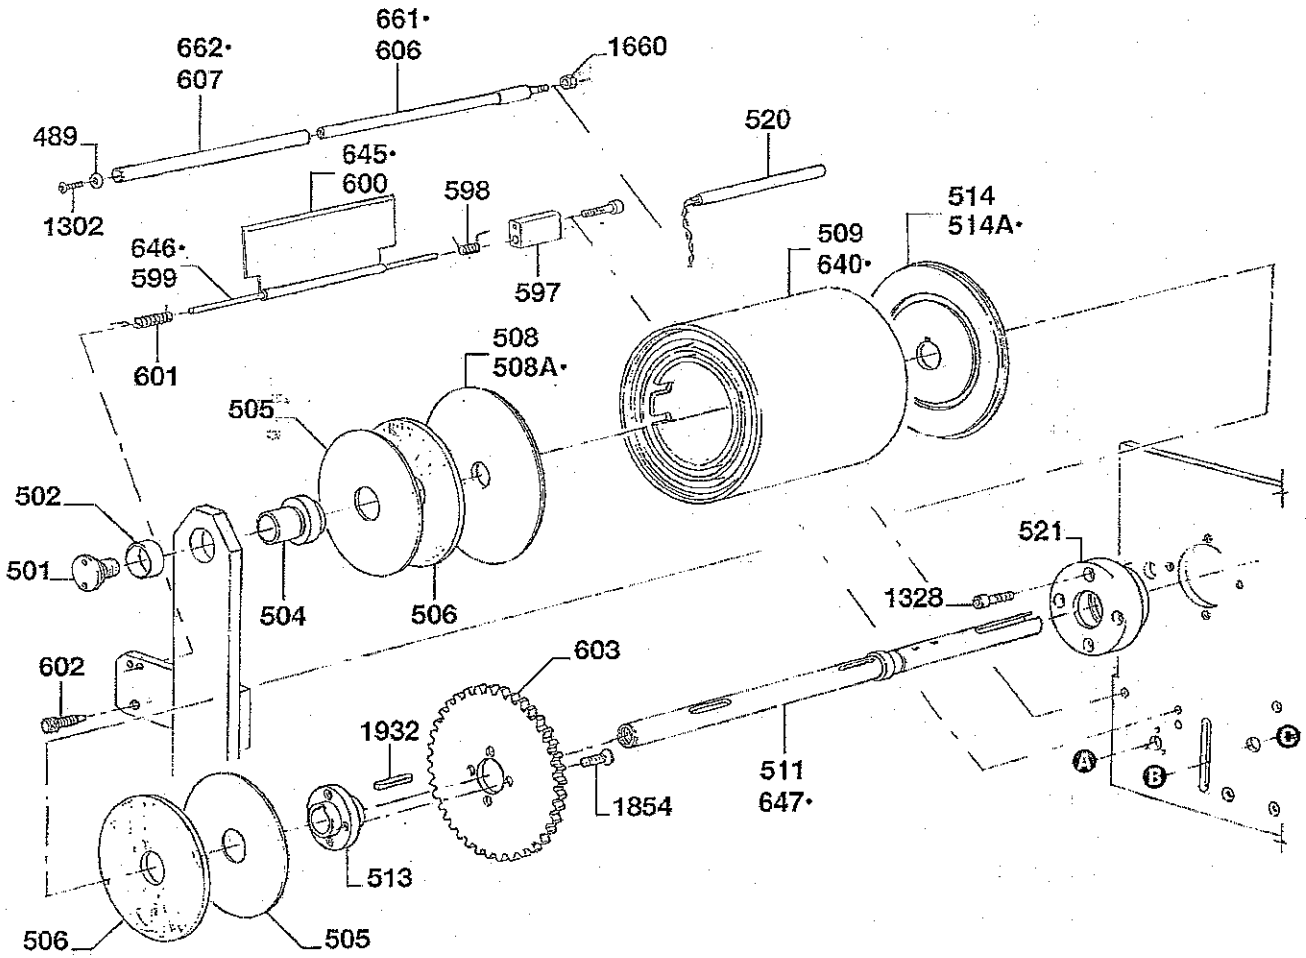

Code	Description
446	TCE screw
503	Support
507	Guard
507	Guard (●)
507A	Cover
507B	Cover (●)
517	Plate
522	Support
527	Cover
532	TSPEI screw
534	Drawn part
535	Rear support
540	Grub screw
542	Supporting rod
568	Base
584	TSPEI screw
585	Support
586	Front guard
587	Rear guard
589	Guard insulator
594	Mains cable
644	Insulation (●)
649	Spacer (●)
853	Cable clip
1108	Hexagonal nut
1114	TSPEI screw
1133	TSPEI screw
1141	Cylindrical pin
1153	TSPEI screw
1455	TCE screw
1518	TSPEI screw
1639	Foot
2013	Cylindrical pin

Code	Description

(●) = For round crêpes only

Code	Description
430	Grub screw
440	Grub screw
489	Plain washer
501	Plug
502	Bush
504	Spacer
505	Disc
506	Insulating disc
508	Front flange
508A	Rear flange (•)
509	Outer hose
511	Shaft
513	Flange
514	Rear flange
514	Rear flange (•)
520	Thermocouple
521	Flange
526	Pin
537	Chain
547	Special screw
548	Bush
549	Pin
550	Spacer
551	Block
552	Spring plug
553	Pin
554	Bush
555	Rod
556	Flange
559	Ratio motor
566	Joint
567	Spring plug
569	Rod
570	Bush
572	Cams
575	Bush
580	Leg
581	Grub screw
583	Head
590	Pin
592	Motor support
597	Scraper support
598	Scraper spring
599	Scraper rod
600	Scraper
601	Scraper spring

Code	Description
602	Special screw
603	Gear
606	Roller rod
607	Roller
640	Roller (•)
645	Scraper (•)
646	Rod (•)
647	Shaft (•)
661	Rod (•)
662	Roller (•)
1153	TSPEI screw
1210	TSPEI screw
1302	Screw TB
1328	TCE screw
1455	TCE screw
1612	Bearing
1645	Snap ring
1660	Hexagonal nut
1662	TCE screw
1729	TCTC screw
1748	Hexagonal nut
1836	Grub screw
1854	TSPEI screw
1932	Tang
2542	Snap ring
2840	Microswitch

(•) = For round crêpes only

Code	Description
515	Thermoregulator
529	Header
536	Brush holder
545	Timer control
546	Timer (rectangular only)
559	Ratio motor
562	Insulating hose
563	Pin
605	Remote switch
610	Guard
996	Inverter
1153	TSPEI screw
1888	Grub screw