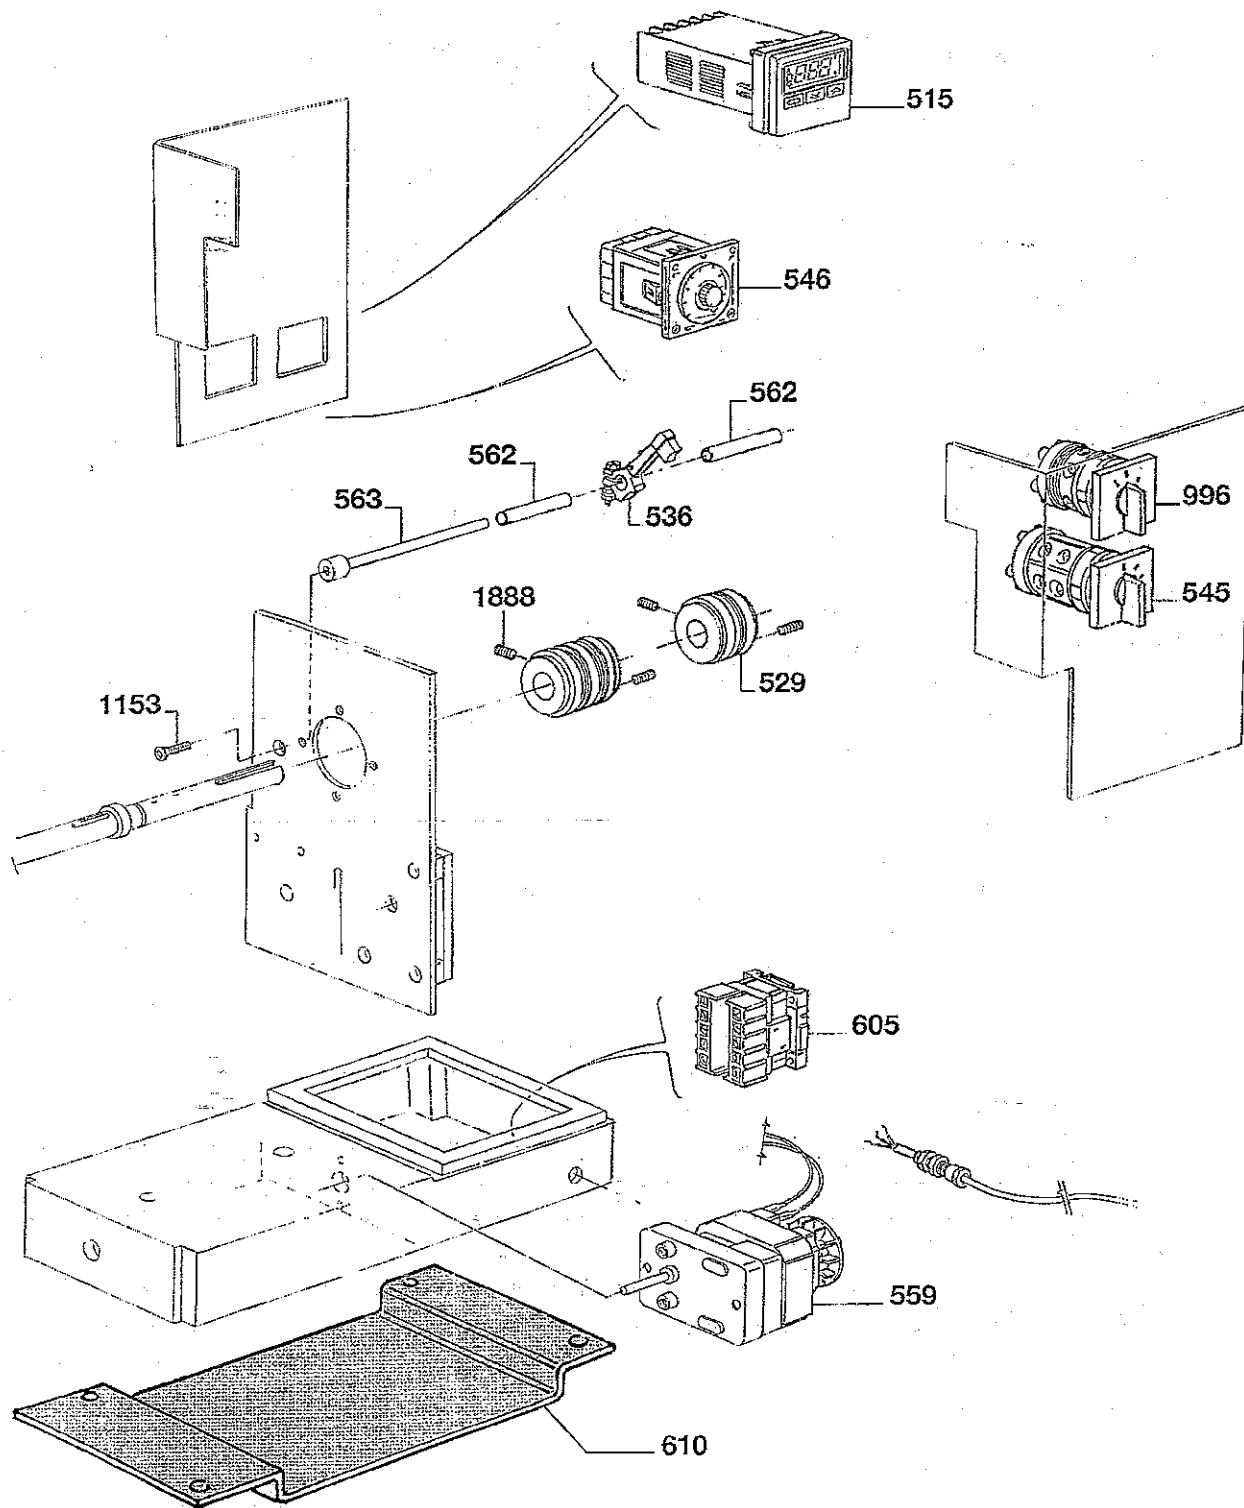

Code	Description
446	TCE screw
503	Support
507	Guard
507	Guard (●)
507A	Cover
507B	Cover (●)
517	Plate
522	Support
527	Cover
532	TSPEI screw
534	Drawn part
535	Rear support
540	Grub screw
542	Supporting rod
568	Base
584	TSPEI screw
585	Support
586	Front guard
587	Rear guard
589	Guard insulator
594	Mains cable
644	Insulation (●)
649	Spacer (●)
853	Cable clip
1108	Hexagonal nut
1114	TSPEI screw
1133	TSPEI screw
1141	Cylindrical pin
1153	TSPEI screw
1455	TCE screw
1518	TSPEI screw
1639	Foot
2013	Cylindrical pin

Code	Description

(●) = For round crêpes only

Code	Description
430	Grub screw
440	Grub screw
489	Plain washer
501	Plug
502	Bush
504	Spacer
505	Disc
506	Insulating disc
508	Front flange
508A	Rear flange (•)
509	Outer hose
511	Shaft
513	Flange
514	Rear flange
514	Rear flange (•)
520	Thermocouple
521	Flange
526	Pin
537	Chain
547	Special screw
548	Bush
549	Pin
550	Spacer
551	Block
552	Spring plug
553	Pin
554	Bush
555	Rod
556	Flange
559	Ratio motor
566	Joint
567	Spring plug
569	Rod
570	Bush
572	Cams
575	Bush
580	Leg
581	Grub screw
583	Head
590	Pin
592	Motor support
597	Scraper support
598	Scraper spring
599	Scraper rod
600	Scraper
601	Scraper spring

Code	Description
602	Special screw
603	Gear
606	Roller rod
607	Roller
640	Roller (•)
645	Scraper (•)
646	Rod (•)
647	Shaft (•)
661	Rod (•)
662	Roller (•)
1153	TSPEI screw
1210	TSPEI screw
1302	Screw TB
1328	TCE screw
1455	TCE screw
1612	Bearing
1645	Snap ring
1660	Hexagonal nut
1662	TCE screw
1729	TCTC screw
1748	Hexagonal nut
1836	Grub screw
1854	TSPEI screw
1932	Tang
2542	Snap ring
2840	Microswitch

(•) = For round crêpes only

Code	Description
515	Thermoregulator
529	Header
536	Brush holder
545	Timer control
546	Timer (rectangular only)
559	Ratio motor
562	Insulating hose
563	Pin
605	Remote switch
610	Guard
996	Inverter
1153	TSPEI screw
1888	Grub screw