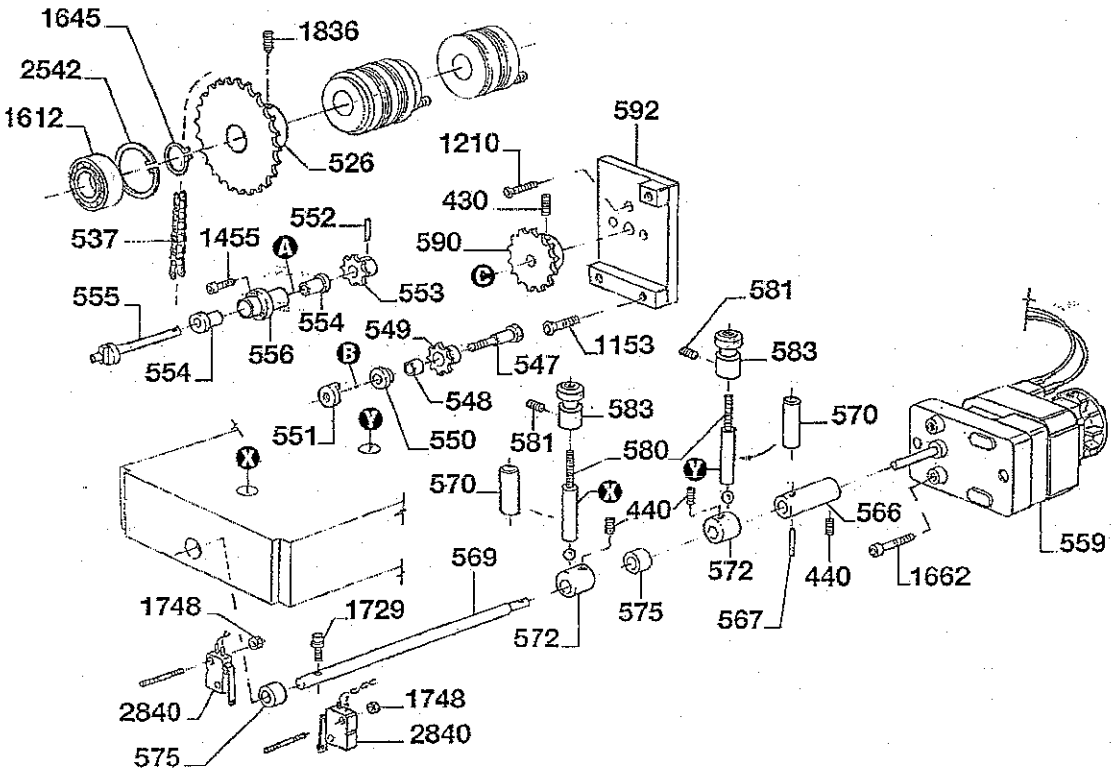

Code	Description
446	TCE screw
503	Support
507	Guard
507	Guard (●)
507A	Cover
507B	Cover (●)
517	Plate
522	Support
527	Cover
532	TSPEI screw
534	Drawn part
535	Rear support
540	Grub screw
542	Supporting rod
568	Base
584	TSPEI screw
585	Support
586	Front guard
587	Rear guard
589	Guard insulator
594	Mains cable
644	Insulation (●)
649	Spacer (●)
853	Cable clip
1108	Hexagonal nut
1114	TSPEI screw
1133	TSPEI screw
1141	Cylindrical pin
1153	TSPEI screw
1455	TCE screw
1518	TSPEI screw
1639	Foot
2013	Cylindrical pin

Code	Description

(●) = For round crêpes only

Code	Description
430	Grub screw
440	Grub screw
489	Plain washer
501	Plug
502	Bush
504	Spacer
505	Disc
506	Insulating disc
508	Front flange
508A	Rear flange (•)
509	Outer hose
511	Shaft
513	Flange
514	Rear flange
514	Rear flange (•)
520	Thermocouple
521	Flange
526	Pin
537	Chain
547	Special screw
548	Bush
549	Pin
550	Spacer
551	Block
552	Spring plug
553	Pin
554	Bush
555	Rod
556	Flange
559	Ratio motor
566	Joint
567	Spring plug
569	Rod
570	Bush
572	Cams
575	Bush
580	Leg
581	Grub screw
583	Head
590	Pin
592	Motor support
597	Scraper support
598	Scraper spring
599	Scraper rod
600	Scraper
601	Scraper spring

Code	Description
602	Special screw
603	Gear
606	Roller rod
607	Roller
640	Roller (•)
645	Scraper (•)
646	Rod (•)
647	Shaft (•)
661	Rod (•)
662	Roller (•)
1153	TSPEI screw
1210	TSPEI screw
1302	Screw TB
1328	TCE screw
1455	TCE screw
1612	Bearing
1645	Snap ring
1660	Hexagonal nut
1662	TCE screw
1729	TCTC screw
1748	Hexagonal nut
1836	Grub screw
1854	TSPEI screw
1932	Tang
2542	Snap ring
2840	Microswitch

(•) = For round crêpes only

Code	Description
515	Thermoregulator
529	Header
536	Brush holder
545	Timer control
546	Timer (rectangular only)
559	Ratio motor
562	Insulating hose
563	Pin
605	Remote switch
610	Guard
996	Inverter
1153	TSPEI screw
1888	Grub screw