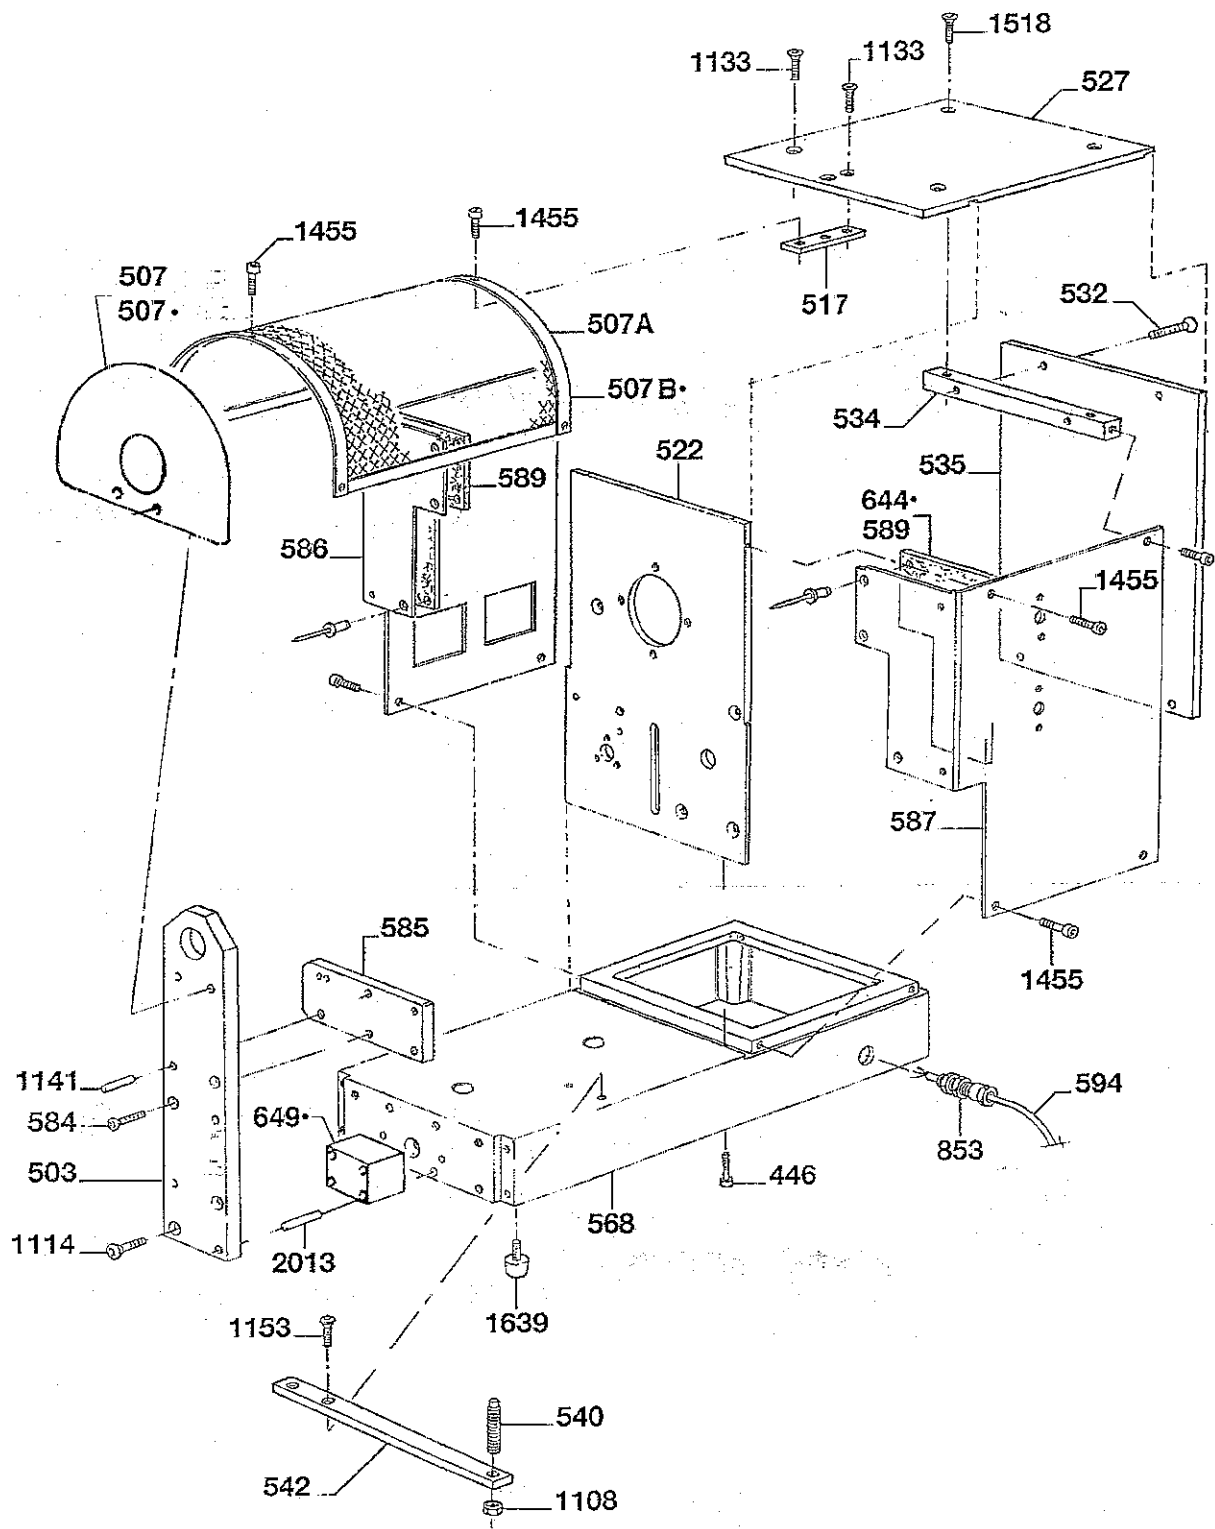

Code	Description
446	TCE screw
503	Support
507	Guard
507	Guard (●)
507A	Cover
507B	Cover (●)
517	Plate
522	Support
527	Cover
532	TSPEI screw
534	Drawn part
535	Rear support
540	Grub screw
542	Supporting rod
568	Base
584	TSPEI screw
585	Support
586	Front guard
587	Rear guard
589	Guard insulator
594	Mains cable
644	Insulation (●)
649	Spacer (●)
853	Cable clip
1108	Hexagonal nut
1114	TSPEI screw
1133	TSPEI screw
1141	Cylindrical pin
1153	TSPEI screw
1455	TCE screw
1518	TSPEI screw
1639	Foot
2013	Cylindrical pin

Code	Description

(●) = For round crêpes only

Code	Description
430	Grub screw
440	Grub screw
489	Plain washer
501	Plug
502	Bush
504	Spacer
505	Disc
506	Insulating disc
508	Front flange
508A	Rear flange (•)
509	Outer hose
511	Shaft
513	Flange
514	Rear flange
514	Rear flange (•)
520	Thermocouple
521	Flange
526	Pin
537	Chain
547	Special screw
548	Bush
549	Pin
550	Spacer
551	Block
552	Spring plug
553	Pin
554	Bush
555	Rod
556	Flange
559	Ratio motor
566	Joint
567	Spring plug
569	Rod
570	Bush
572	Cams
575	Bush
580	Leg
581	Grub screw
583	Head
590	Pin
592	Motor support
597	Scraper support
598	Scraper spring
599	Scraper rod
600	Scraper
601	Scraper spring

Code	Description
602	Special screw
603	Gear
606	Roller rod
607	Roller
640	Roller (•)
645	Scraper (•)
646	Rod (•)
647	Shaft (•)
661	Rod (•)
662	Roller (•)
1153	TSPEI screw
1210	TSPEI screw
1302	Screw TB
1328	TCE screw
1455	TCE screw
1612	Bearing
1645	Snap ring
1660	Hexagonal nut
1662	TCE screw
1729	TCTC screw
1748	Hexagonal nut
1836	Grub screw
1854	TSPEI screw
1932	Tang
2542	Snap ring
2840	Microswitch

(•) = For round crêpes only

Code	Description
515	Thermoregulator
529	Header
536	Brush holder
545	Timer control
546	Timer (rectangular only)
559	Ratio motor
562	Insulating hose
563	Pin
605	Remote switch
610	Guard
996	Inverter
1153	TSPEI screw
1888	Grub screw