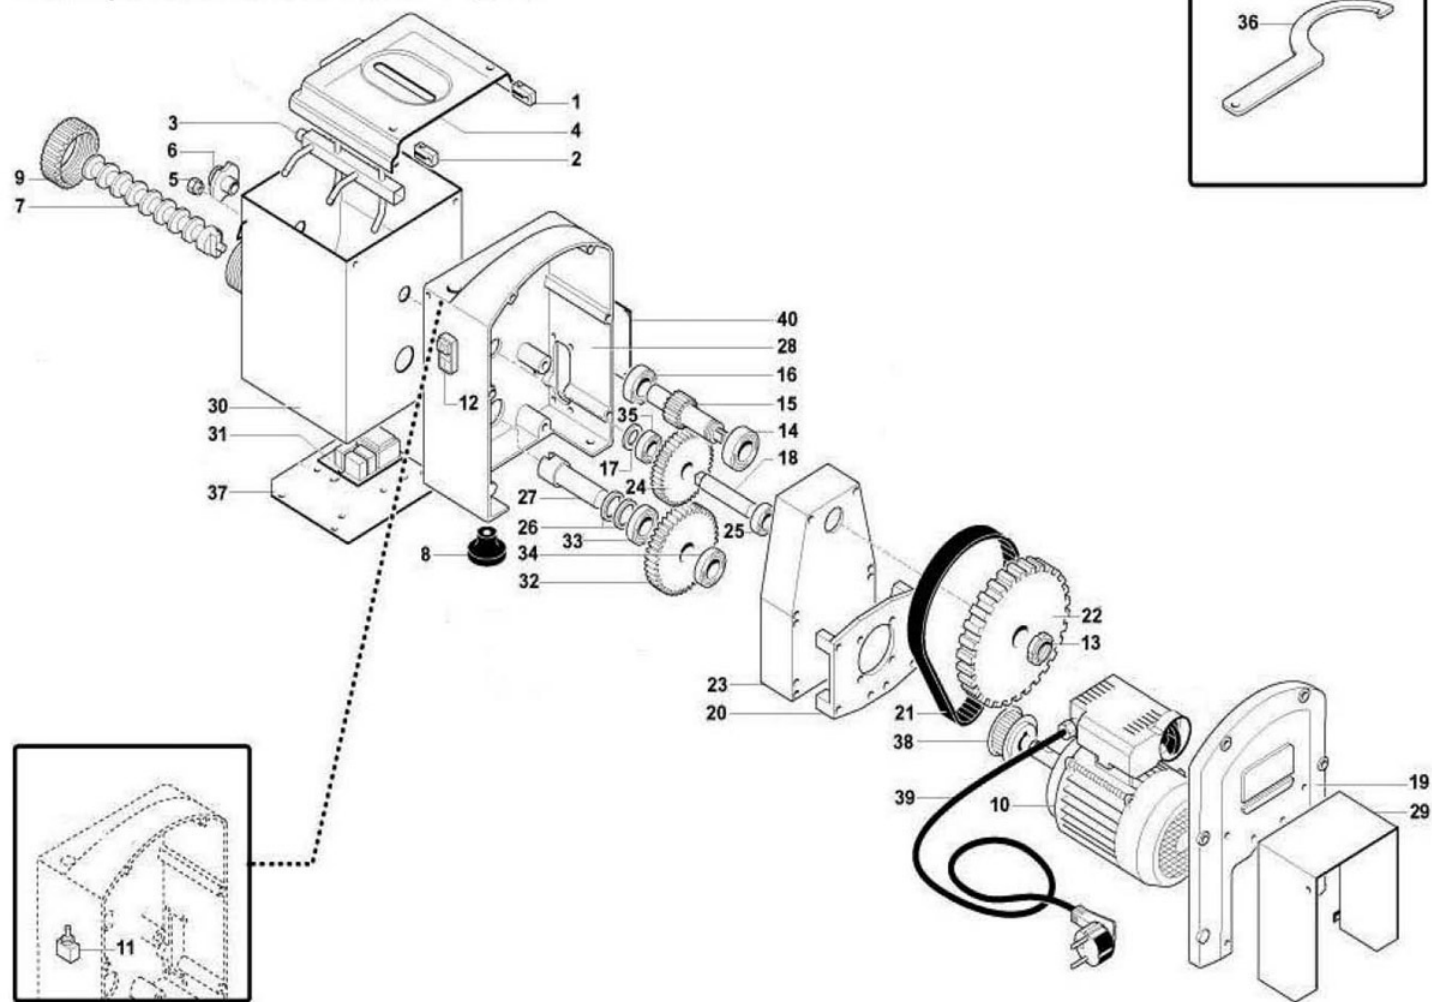

**Macchina pasta fresca mod.MPF1,5-2,5**  
**Fresh pasta machine mod.MPF1,5-2,5**

**MACCHINA PASTA FRESCA MOD.MPF1,5-2,5  
FRESH PASTA MACHINE MOD.MPF1,5-2,5**

Rif No	Codice Code		Caratteristiche Characteristics	Descrizione Description
1	CO1300			Cerniera Hinge
2	CO1301			Cerniera Hinge
3	CO1302		(2,5)	Gancio Claw
3	CO1341		(1,5)	Gancio Claw
4	CO1303	☺	(2,5)	Coperchio Cover
4	CO1342	☺	(1,5)	Coperchio Cover
5	CO1304			Pomello Knob
6	CO1305		(2,5)	Volantino Handwheel
6	CO1343		(1,5)	Volantino Handwheel
7	CO1306		(2,5)	Elica Screw shaft
7	CO1344		(1,5)	Elica Screw shaft
8	CO1307			Piedino Foot
9	CO1308	☺	(2,5)	Ghiera Locking ring
9	CO1345	☺	(1,5)	Ghiera Locking ring
10	CO1312		230V/1Ph/50Hz (2,5)	Motore Motor
10	CO1346		230V/1Ph/50Hz (1,5)	Motore Motor
11	CO1321	☺		Microinterruttore Microswitch
12	SL0891	☺		Pulsante Push button
13	CO1316		GUK ø20 (2,5)	Ghiera Locking ring
13	CO1348		GUK ø17 (1,5)	Ghiera Locking ring
14	CO1317		6204 2RS (2,5)	Cuscinetto Bearing
14	SL1799		6004 2RS (1,5)	Cuscinetto Bearing
15	CO1318		(2,5)	Albero Shaft
15	CO1349		(1,5)	Albero Shaft
16	SL0131		6203 2RS (2,5)	Cuscinetto Bearing
16	SL2473		6003 2RS (1,5)	Cuscinetto Bearing
17	CO1322		(2,5)	Guarnizione Gasket
17	CO1350		(1,5)	Guarnizione Gasket
18	CO1323		(2,5)	Albero Shaft
18	CO1351		(1,5)	Albero Shaft
19	CO1324		(2,5)	Pannello Panel
19	CO1352		(1,5)	Pannello Panel
20	CO1325		(2,5)	Supporto Support
20	CO1353		(1,5)	Supporto Support
21	CO1326	☺	HTD P5x740 (2,5)	Cinghia Belt
21	CO1354	☺	HTD P5x580 (1,5)	Cinghia Belt
22	CO1327		(2,5)	Puleggia Pulley
22	CO1355		(1,5)	Puleggia Pulley
23	CO1328		(2,5)	Coperchio Cover
23	CO1356		(1,5)	Coperchio Cover
24	CO1329		(2,5)	Ingranaggio Gear
24	CO1357		(1,5)	Ingranaggio Gear
25	SL1799		6004 2RS (2,5)	Cuscinetto Bearing
25	SL2473		6003 2RS (1,5)	Cuscinetto Bearing
26	CO1331		(2,5)	Guarnizione Gasket
26	CO1358		(1,5)	Guarnizione Gasket
27	CO1332		(2,5)	Albero Shaft
27	CO1359		(1,5)	Albero Shaft
28	CO1333		(2,5)	Carcassa Housing
28	CO1360		(1,5)	Carcassa Housing
29	CO1334		(2,5)	Copertura Covering
30	CO1336		(2,5)	Contenitore Tank
30	CO1362		(1,5)	Contenitore Tank
31	CO1337	☺	230V/1Ph/50-60Hz	Scheda elettronica Electronic card
32	CO1340		(2,5)	Ingranaggio Gear
32	CO1330		(1,5)	Ingranaggio Gear
33	CO4396		51105 (2,5)	Cuscinetto Bearing
33	CO1319		7204 (1,5)	Cuscinetto Bearing
34	SL0202		6005 2RS (2,5)	Cuscinetto Bearing
34	SL1799		6004 2RS (1,5)	Cuscinetto Bearing
35	SL0202		6005 2RS (2,5)	Cuscinetto Bearing
35	SL2473		6003 2RS (1,5)	Cuscinetto Bearing
36	CO2048		(2,5)	Chiave Key
36	CO2049		(1,5)	Chiave Key
37	CO2046		(2,5)	Fondo Bottom
37	CO2047		(1,5)	Fondo Bottom
38	CO2050		(2,5)	Puleggia Pulley
38	CO2051		(1,5)	Puleggia Pulley
39	SL1671		1Ph+N+Gnd	Cavo elettrico Electric cable
40	CO2052		(2,5)	Coperchio Cover