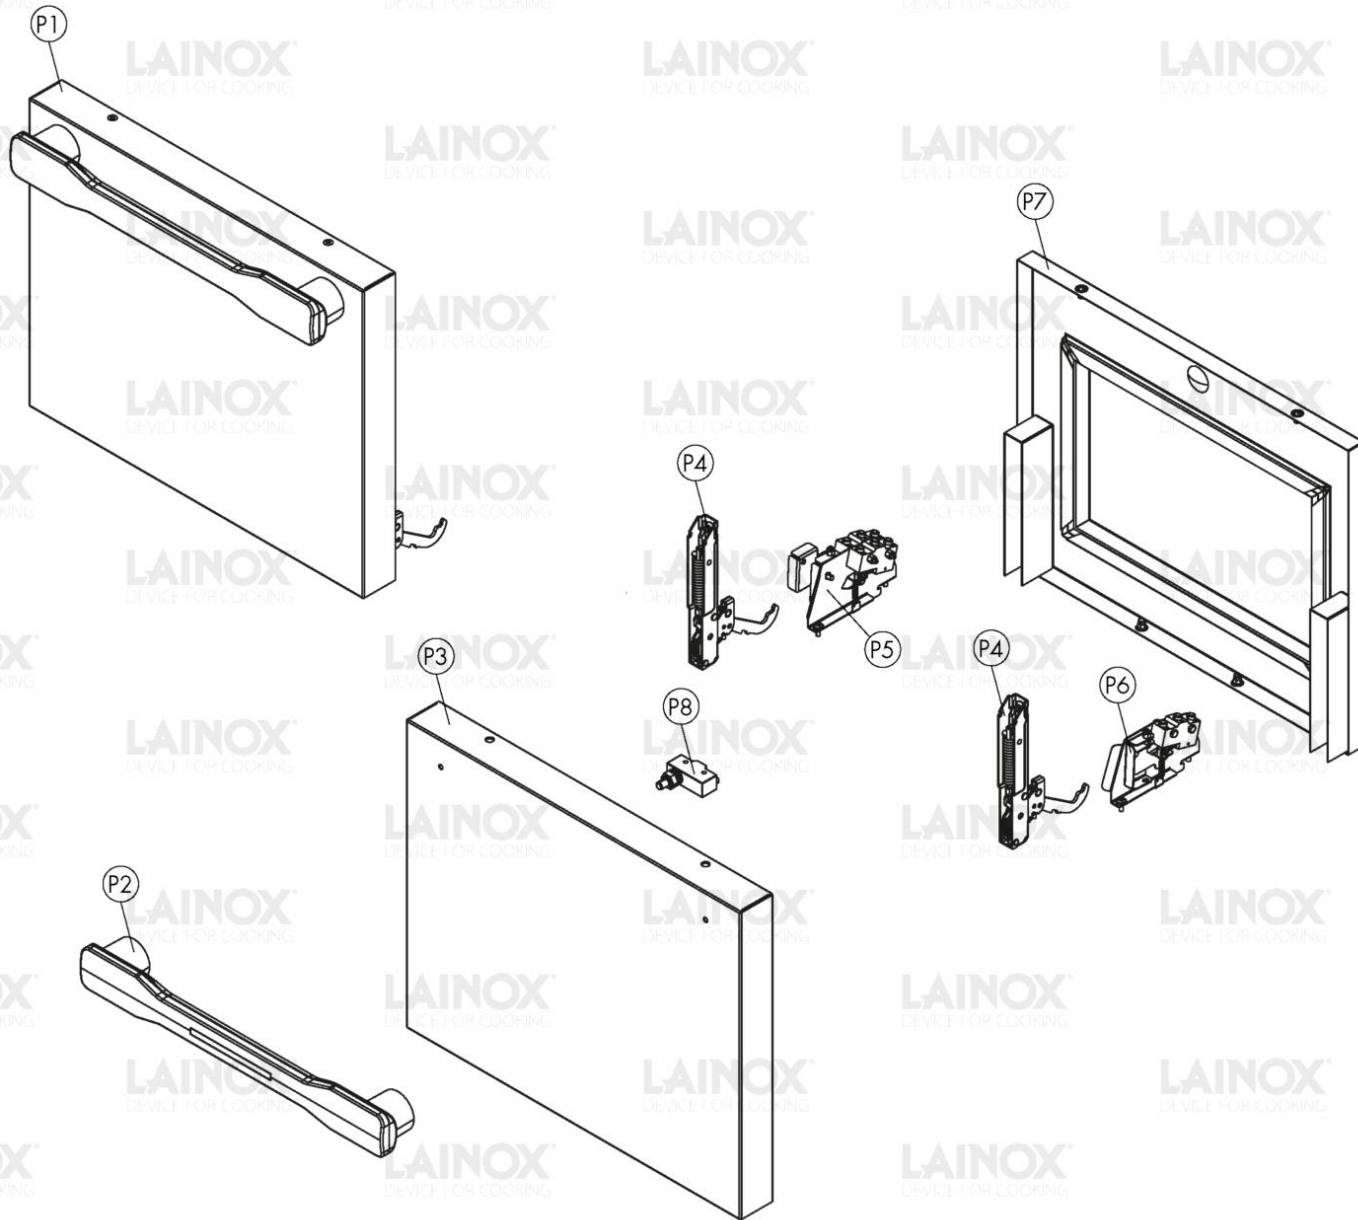

Warning! The exploded views refer to the general model

TAV1

Pos.	Code	Previous code	Description	Notes	From:	To:
0001	LA19400900N		FIANCO SX ORAC.B VERN.NERO			
0002	LA19400910N		FIANCO DX ORAC.B VERN.NERO			
0003	LA19400310N		COPERCHIO ORAC.B VERN.NERO			
0004	LAR19201120		ASS.SCHIENA SUP.ORAC.B			
0005	LAR19100560		PREM.SCHIENA INF.ORAC.B			
0006	LA19201060		ASS.FILTRO ARIA RAFFR.ORAC.B			
0007	LA85010380		GUARN.SBR NERA ADESIVO 3X10 L=10M			
0008	LAR19100680		KIT SCHERMO GUIDA D'ONDA ORAC.B			

Warning! The exploded views refer to the general model

TAV2

Pos.	Code	Previous code	Description	Notes	From:	To:
00P1	LAR19100600		PREM.PORTA LAINOX NERO ORAC.B			
00P2	LA69017720		ASS.MANIGLIA PORTA HSO ORAC.B OPZIONE B			
00P3	LA19201080		FRONT.PORTA ORAC.B VERN.NERO C/LOGHI LX			
00P4	LA19201010		CERNIERA FARINGOSI STF5617TM ORAC.B			
00P5	LAR19100690		PREM.MICRO SX PORTA ORAC.B			
00P6	LAR19100700		PREM.MICRO DX PORTA ORAC.B			
00P7	LA19201140		ASS.CONTROPORTA ORAC.B			
00P8	LA65260840		MICRO A PULSANTE MK V12D10			