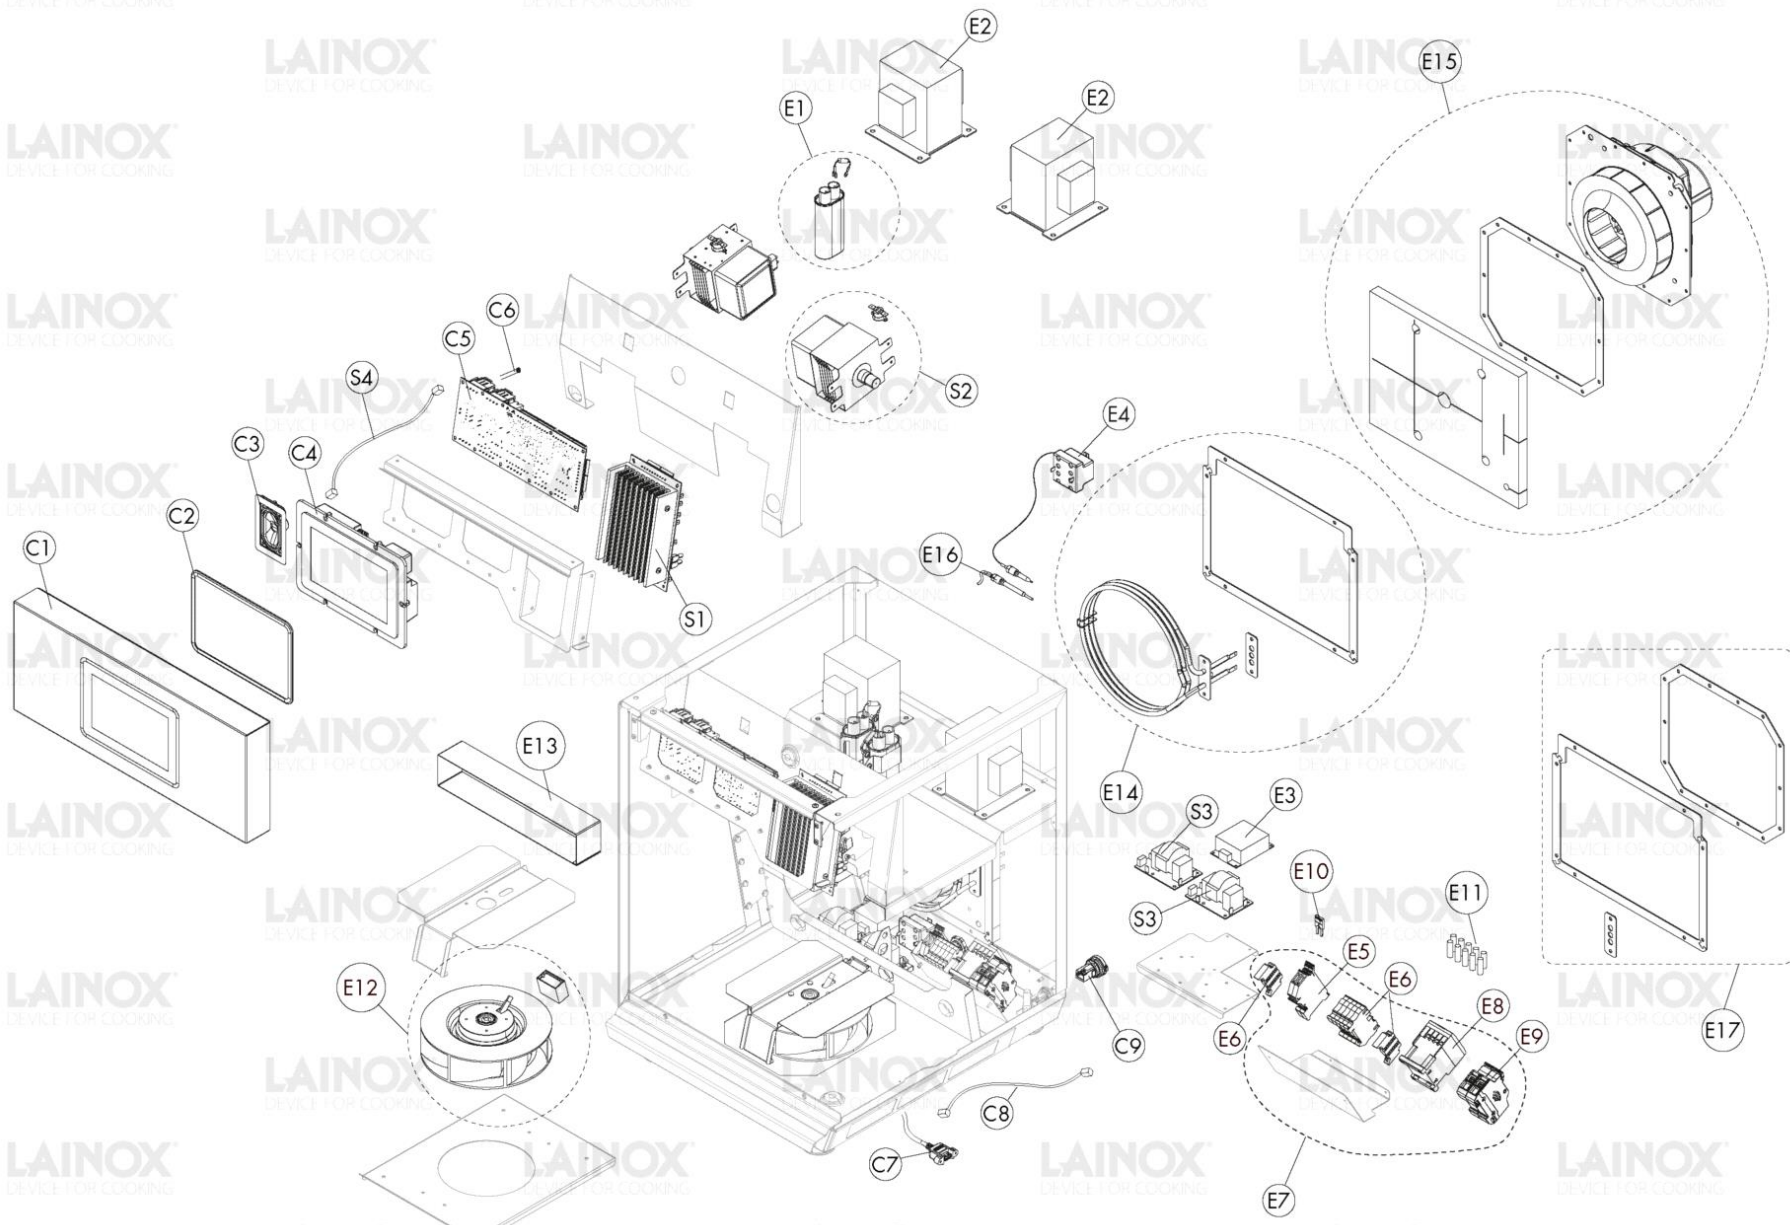

Warning! The exploded views refer to the general model

TAV1

Pos.	Code	Previous code	Description	Notes	From:	To:
0001	LA19400900N		FIANCO SX ORAC.B VERN.NERO			
0002	LA19400910N		FIANCO DX ORAC.B VERN.NERO			
0003	LA19400310N		COPERCHIO ORAC.B VERN.NERO			
0004	LAR19201120		ASS.SCHIENA SUP.ORAC.B			
0005	LAR19100560		PREM.SCHIENA INF.ORAC.B			
0006	LA19201060		ASS.FILTRO ARIA RAFFR.ORAC.B			
0007	LA85010380		GUARN.SBR NERA ADESIVO 3X10 L=10M			
0008	LAR19100680		KIT SCHERMO GUIDA D'ONDA ORAC.B			

Warning! The exploded views refer to the general model

TAV2

Pos.	Code	Previous code	Description	Notes	From:	To:
00P1	LAR19100600		PREM.PORTA LAINOX NERO ORAC.B			
00P2	LA69017720		ASS.MANIGLIA PORTA HSO ORAC.B OPZIONE B			
00P3	LA19201080		FRONT.PORTA ORAC.B VERN.NERO C/LOGHI LX			
00P4	LA19201010		CERNIERA FARINGOSI STF5617TM ORAC.B			
00P5	LAR19100690		PREM.MICRO SX PORTA ORAC.B			
00P6	LAR19100700		PREM.MICRO DX PORTA ORAC.B			
00P7	LA19201140		ASS.CONTROPORTA ORAC.B			
00P8	LA65260840		MICRO A PULSANTE MK V12D10			