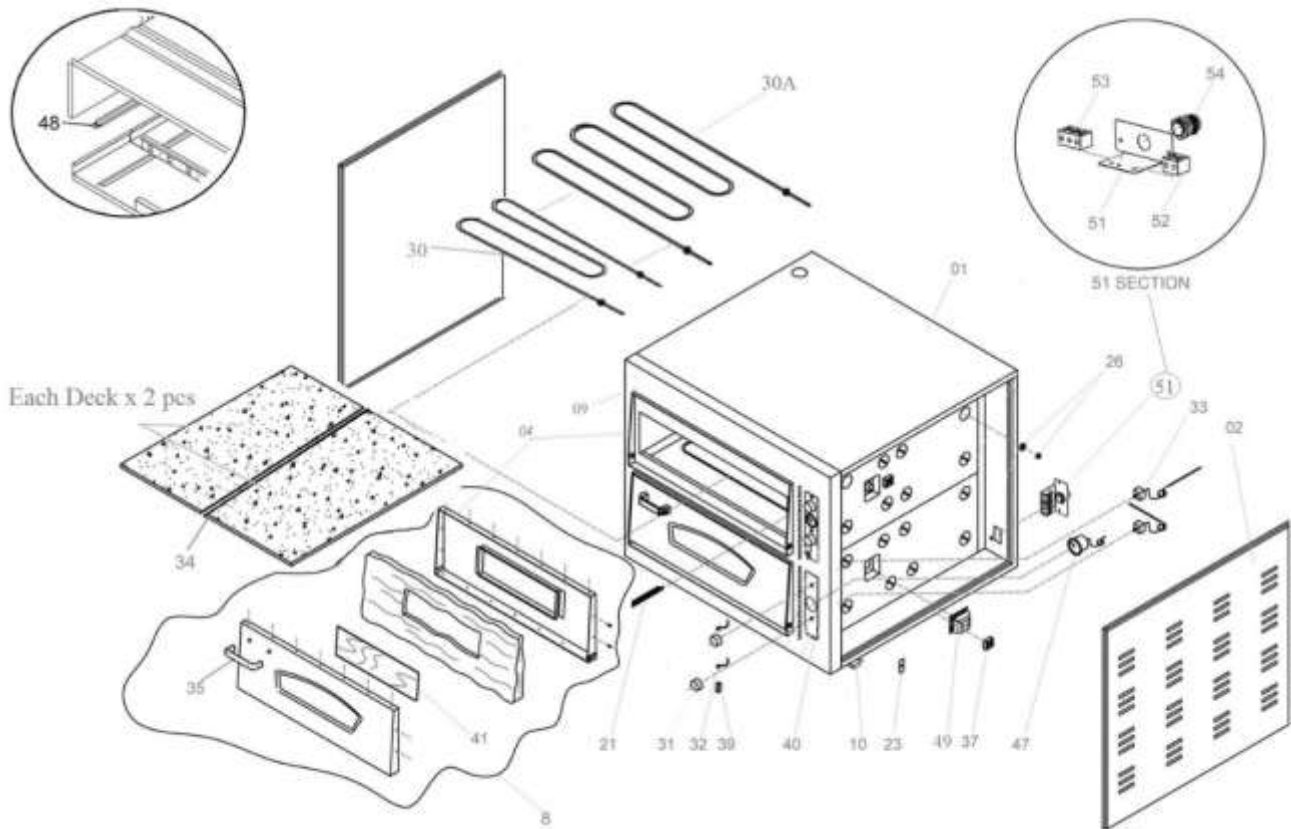

ПЕЧЬ ДЛЯ ПИЦЦЫ TATRA TPO 44

ПЕЧЬ ДЛЯ ПИЦЦЫ ТАТРА ТРО 44

1	Housing	E072203
2	Side Panel	E072209
3	Left Cover	E072204
4	Door Frame	E070008
8	Door complete	E070001
9	Panel	E072206
10	Base	E070013
21	Bracket for Thermostat	E050121
23	Bracket for Thermostat	E050123
25	Fixing for Heating Element	E050126
30	Heating Element (Upper and Lower front ones) 1150 W	CP700-1150WHE
30.A	Heating Element (Upper and Lower front ones) 1350 W	CP700-1350WHE
31	Knob, black-chromed for thermostat	EOANOT235
32	Green indicator Light,complete	043828
33	Thermostat 455°C	OT45SEGO
34	Refracter Stone(Italian)	CP700-700.355
35	Handle with connect part, big	EOBK600N
37	Connector, 2-poles, ceramic for lamp	CRMO057KLMS
39	Lamp On/Off Switch	A040588
40	Control Panel Sticker	EOQ15ETKT
41	Door glass	E049371
47	Thermometer	E000521506
48	Bracket for heating element	E070099
	Halogen Lamp w.cover glass, square	EO15ELCSQ
49	Halogen Bulb G9	06061056
51	Therminal box	T00133BX
52	Connector with 2 poles	E073071
53	Connector with 3 poles	E0730733
54	Strain Relief PG21	010578030