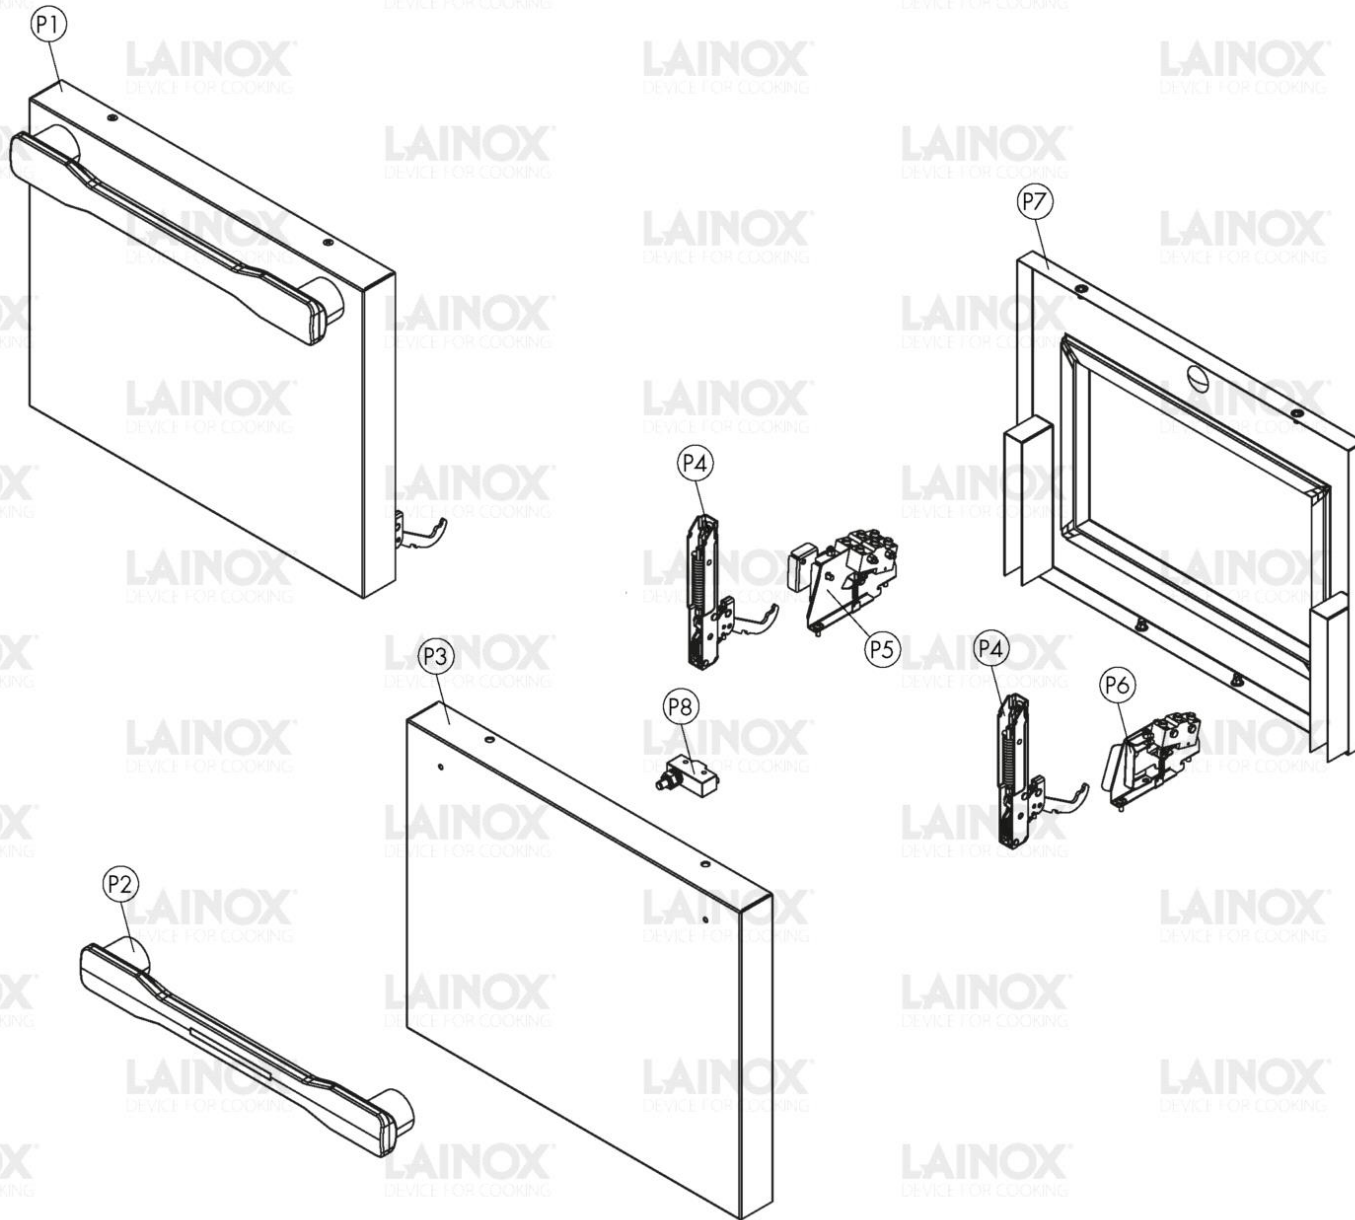

Warning! The exploded views refer to the general model

TAV1

Pos.	Code	Previous code	Description	Notes	From:	To:
0001	LA19400900		FIANCO SX AISI430SB ORAC.B			
0002	LA19400910		FIANCO DX AISI430SB ORAC.B			
0003	LA19400310		COPERCHIO AISI430SB ORAC.B			
0004	LAR19201120		ASS.SCHIENA SUP.ORAC.B			
0005	LAR19100560		PREM.SCHIENA INF.ORAC.B			
0006	LA19201060		ASS.FILTRO ARIA RAFFR.ORAC.B			
0007	LA85010380		GUARN.SBR NERA ADESIVO 3X10 L=10M			
0008	LAR19100680		KIT SCHERMO GUIDA D'ONDA ORAC.B			

Warning! The exploded views refer to the general model

TAV2

Pos.	Code	Previous code	Description	Notes	From:	To:
00P1	LAR19100540		PREM.PORTA LAINOX INOX ORAC.B			
00P2	LA69017720		ASS.MANIGLIA PORTA HSO ORAC.B OPZIONE B			
00P3	LA19201100		FRONT.PORTA ORAC.B INOX C/LOGHI LX			
00P4	LA19201010		CERNIERA FARINGOSI STF5617TM ORAC.B			
00P5	LAR19100690		PREM.MICRO SX PORTA ORAC.B			
00P6	LAR19100700		PREM.MICRO DX PORTA ORAC.B			
00P7	LA19201140		ASS.CONTROPORTA ORAC.B			
00P8	LA65260840		MICRO A PULSANTE MK V12D10			