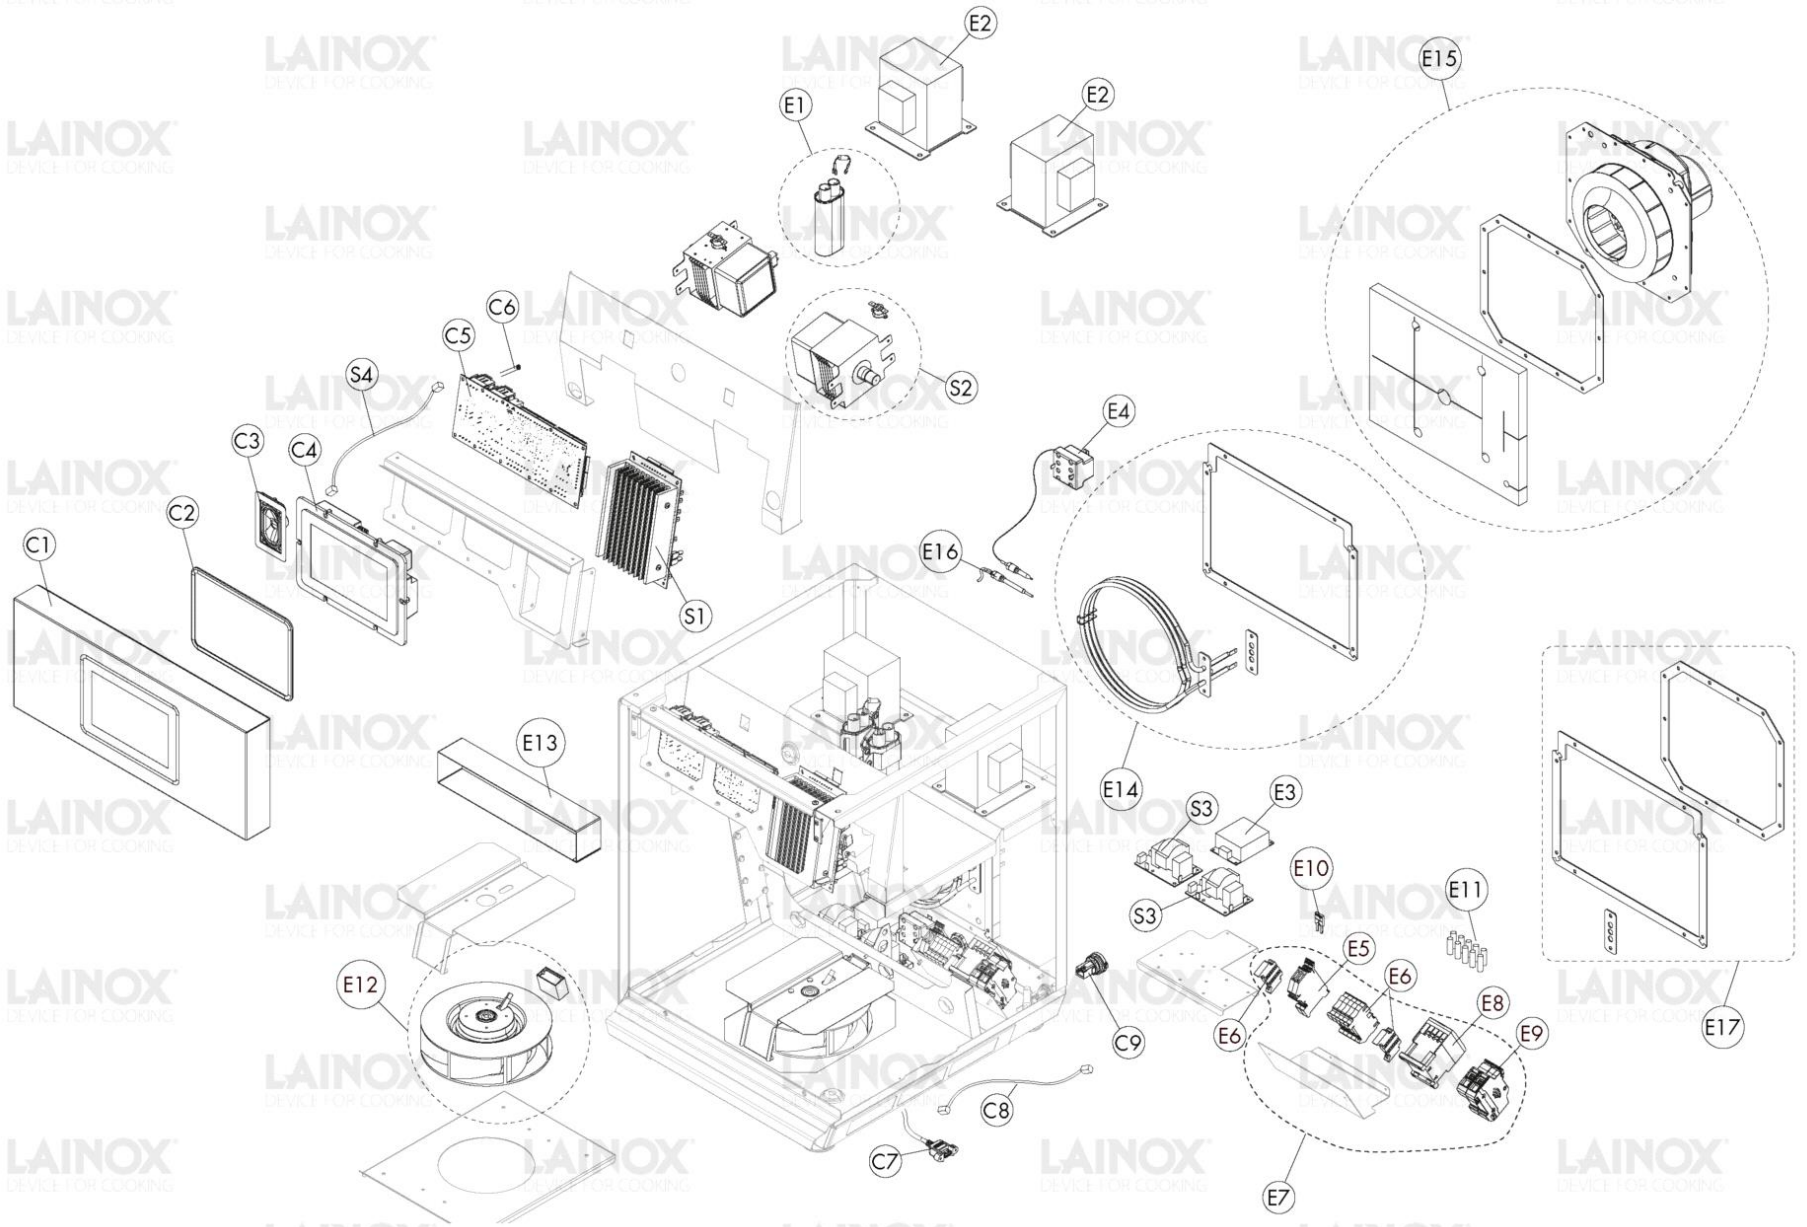

Warning! The exploded views refer to the general model

TAV1

Pos.	Code	Previous code	Description	Notes	From:	To:
0001	LA19400900		FIANCO SX AISI430SB ORAC.B			
0002	LA19400910		FIANCO DX AISI430SB ORAC.B			
0003	LA19400310		COPERCHIO AISI430SB ORAC.B			
0004	LAR19201120		ASS.SCHIENA SUP.ORAC.B			
0005	LAR19100560		PREM.SCHIENA INF.ORAC.B			
0006	LA19201060		ASS.FILTRO ARIA RAFFR.ORAC.B			
0007	LA85010380		GUARN.SBR NERA ADESIVO 3X10 L=10M			
0008	LAR19100680		KIT SCHERMO GUIDA D'ONDA ORAC.B			

Warning! The exploded views refer to the general model

TAV2

Pos.	Code	Previous code	Description	Notes	From:	To:
00P1	LAR19100540		PREM.PORTA LAINOX INOX ORAC.B			
00P2	LA69017720		ASS.MANIGLIA PORTA HSO ORAC.B OPZIONE B			
00P3	LA19201100		FRONT.PORTA ORAC.B INOX C/LOGHI LX			
00P4	LA19201010		CERNIERA FARINGOSI STF5617TM ORAC.B			
00P5	LAR19100690		PREM.MICRO SX PORTA ORAC.B			
00P6	LAR19100700		PREM.MICRO DX PORTA ORAC.B			
00P7	LA19201140		ASS.CONTROPORTA ORAC.B			
00P8	LA65260840		MICRO A PULSANTE MK V12D10			