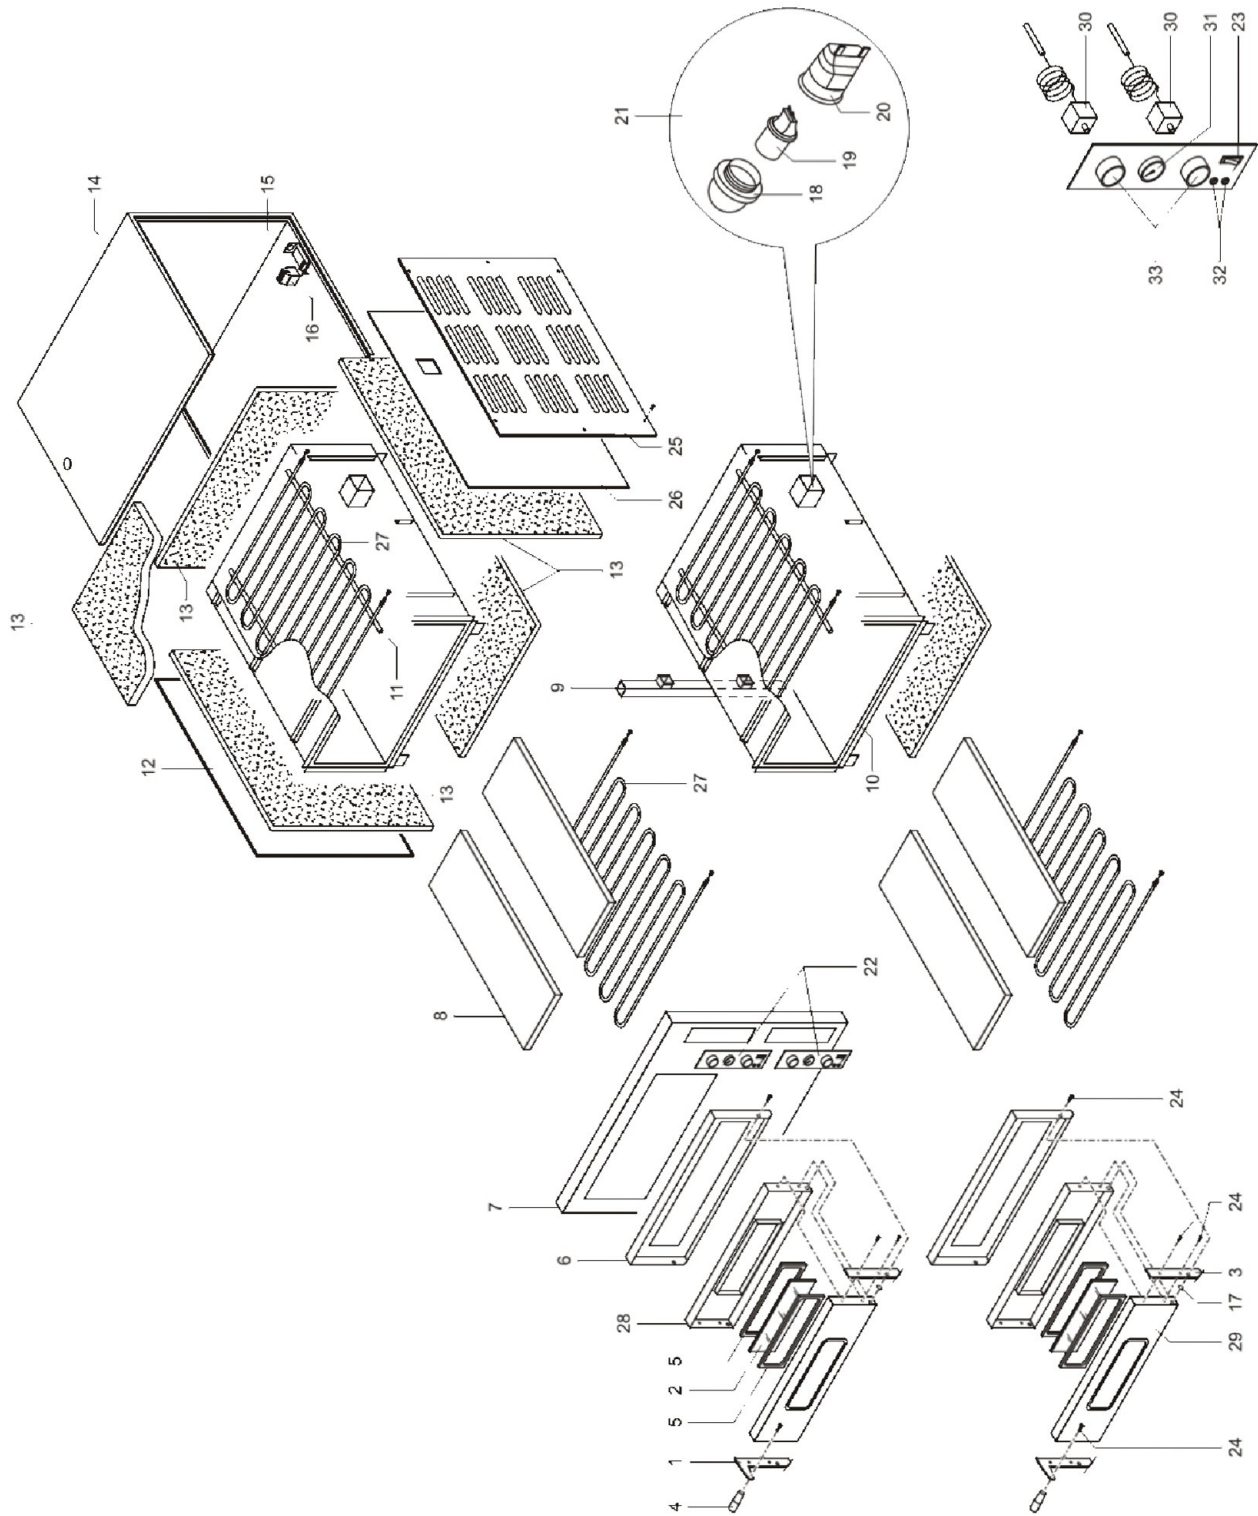

# Apach

COOK *line*

<b>SPAREPARTS</b>		
<b>Rif.</b>	<b>Quantity</b>	<b>Name</b>
1	2	Left stirrup for oven's door
2	2	Door glass
3	2	Right stirrup for oven's door
4	2	Grip of handle in thermoplastic material
5	4	Gasket for door glass
6	2	Door frame
7	1	Façade
8	4	Refractory stone 359x718x17
9	1	Vapor chimney
10	2	Cooking room
11	4	Resistances holding round element
12	1	Left panel
13	6	Termoinsulating material
14	1	External sheating
15	2	Terminal board support
16	2	Terminal board
17	2	Rondelle
18	2	Glass for chamber light (hublot glass)
19	2	Lamp
20	2	Lamp holder
21	2	Kit room light
22	2	Command panel
23	2	Room light switch
24	8	Screw fixation door's stirrup
25	1	Right panel with aeration vents
26	1	Panel in ceramics fiber
27	4	Armored resistances 3000W 230V
28	2	Inner door
29	2	External door
30	4	Thermostat
31	2	Thermometer
32	4	Light to signal resistances in use
33	4	Knob to adjust thermostat